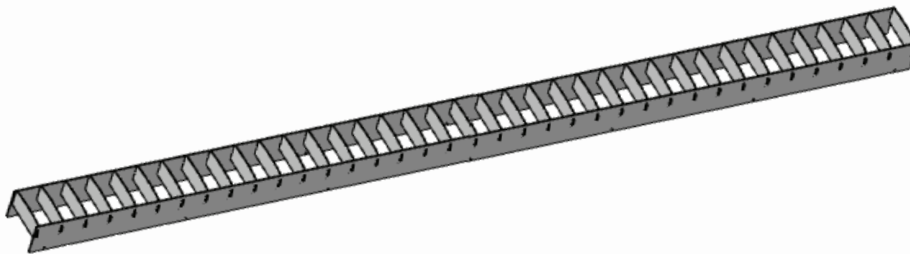

Due to continuous development and improvements, specifications are subject to change without notice. Solid State Luminaires reserves the right to change lab test details or specifications without notice. Product use certifies agreement to Solid State Luminaires terms and conditions.