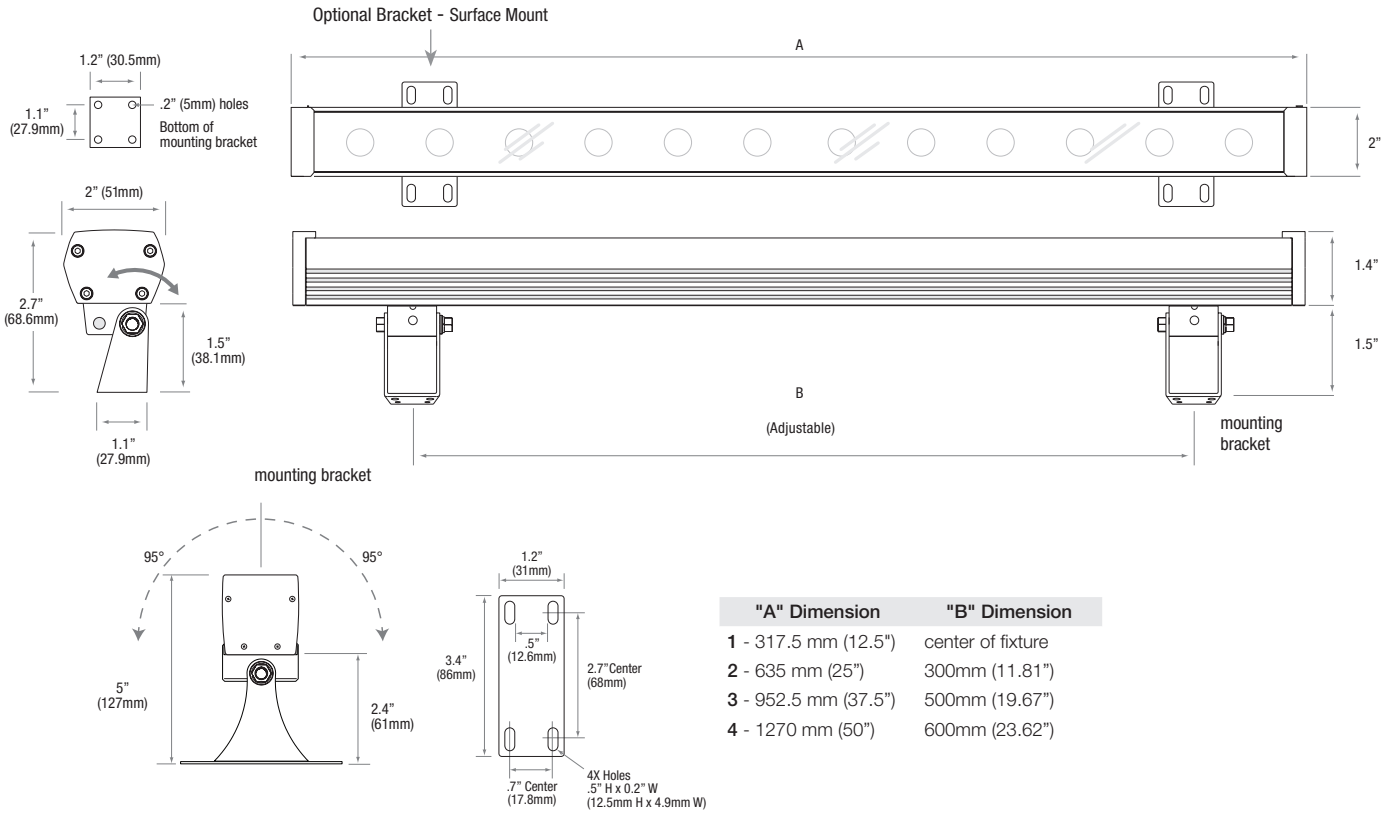

Dimensions

ACCESSORIES

BL - Black Louvre