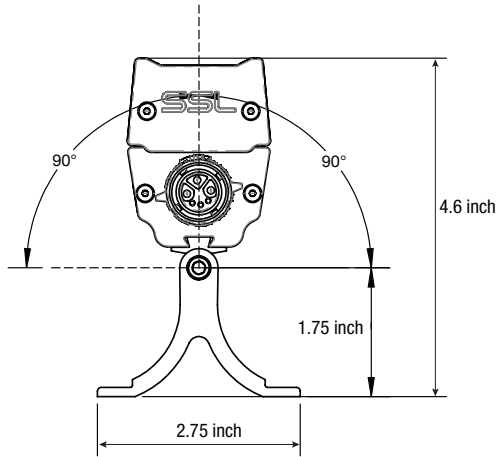

TALL BRACKET BASE — CLWFA-KIT (90°)	
Luminaire	Minimum Required Quantity
1 FT	1
4 FT	2