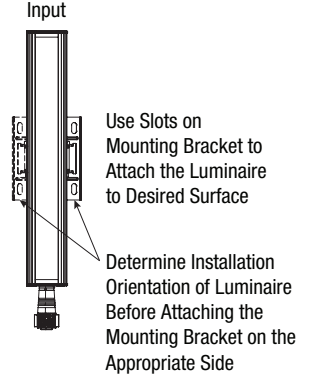

LazerLine HC WET

MOUNTING ACCESSORIES

STANDARD ADJUSTABLE BRACKET — ADBW3 (90°)	
Luminaire	Minimum Required Quantity
1 FT	1
4 FT	2

TALL BRACKET BASE — CLWFA-KIT (90°)	
Luminaire	Minimum Required Quantity
1 FT	1
4 FT	2