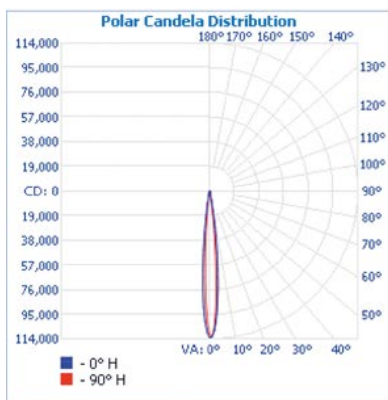

Zone	Lumens	% Lamp	% Luminaire
0-30	1,062.2	93.2%	93.8%
0-40	1,084.2	95.1%	95.8%
0-60	1,116.7	98%	98.6%
60-90	15.5	1.4%	1.4%
0-90	1,132.1	99.3%	100%

Illuminance at a Distance

	Center Beam fc	Beam Width
16.7R	121 fc	2.7 ft 2.5 ft
33.3R	30.5 fc	5.4 ft 5.0 ft
50.0R	13.5 fc	8.0 ft 7.5 ft
66.7R	7.60 fc	10.7 ft 9.9 ft
83.3R	4.87 fc	13.4 ft 12.4 ft
100.0R	3.38 fc	16.1 ft 14.9 ft

Vert. 7° x 7° Beam (Native Optic)
Horiz.

LZXWET-4-UNV-830-47L-7-LD.ies

Zonal Lumen Summary