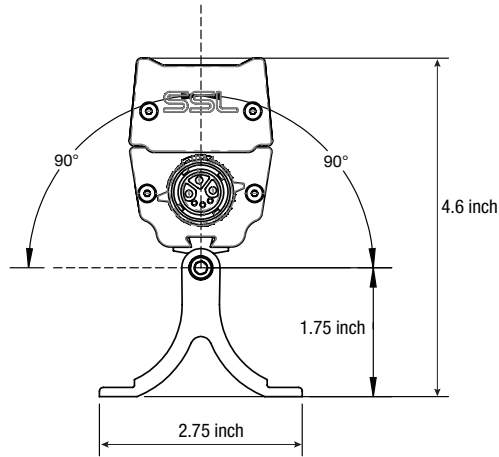

TALL BRACKET BASE — CLWFA-KIT (90°)	
Luminaire	Minimum Required Quantity
1 FT	1
4 FT	2