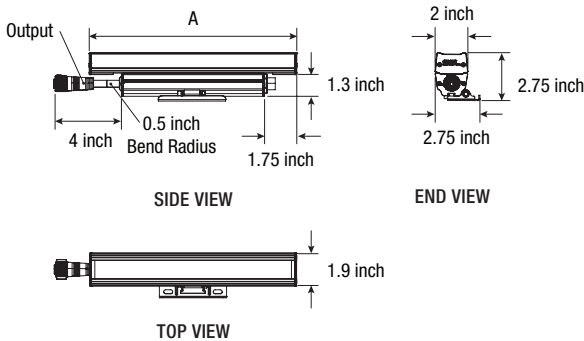

## FEATURES

- Up to 113,031 cd
- Up to 1175 lm/ft and 102 LPW
- Specification Grade Precision 7° x 7° Optic
- Multiple Outputs included ASHRAE Complaint
- Slim Form Factor with 90° Adjustable Bracket(s) Standard
- Unique Push locking waterproof connector system, IP68 rated
- 0-10V Dimmable, 1% Standard

## PHYSICAL

**Mounting:** Adjustable Bracket (90°), other options available  
**Housing:** Extruded aluminum housing with injection molded end caps  
**Finish:** Anodized Aluminum, Powder Coated Endcaps  
**Warranty:** 5-Year limited warranty  
**Lens:** IK08 impact compliant, Low iron tempered glass  
**Ingress Protection:** IP66 wet, exterior location (Connectors IP68)  
**Vibration Resistance:** Compliant with 3G ANSI C136.31  
**Weight:** 1.3 lbs/ft  
**Operating Temperature:** -4°F to 104°F (-20°C to 40°C)

## PHYSICAL DIMENSIONS

Model	Length (A)
LZXWET-1	12.3 inch
LZXWET-4	48 inch

Date: \_\_\_\_\_  
 Type: \_\_\_\_\_  
 Luminaire: \_\_\_\_\_  
 Project: \_\_\_\_\_

Approved: \_\_\_\_\_