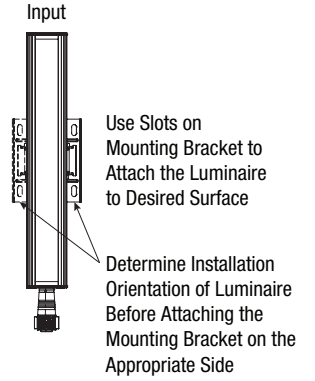

LazerLine HC WET

MOUNTING ACCESSORIES

STANDARD ADJUSTABLE BRACKET — ADBW3 (90°)	
Luminaire	Minimum Required Quantity
1 FT	1
4 FT	2