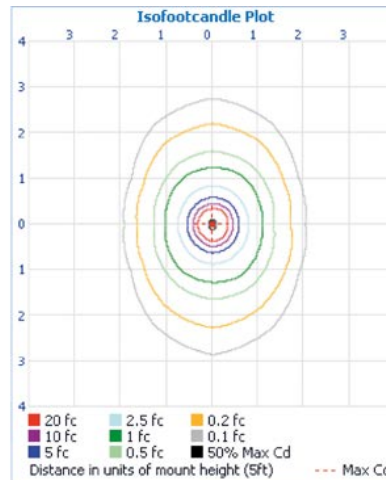

Zone	Lumens	% Lamp	% Luminaire
0-30	1,062.2	93.2%	93.8%
0-40	1,084.2	95.1%	95.8%
0-60	1,116.7	98%	98.6%
60-90	15.5	1.4%	1.4%
0-90	1,132.1	99.3%	100%

Illuminance at a Distance

	Center Beam fc	Beam Width
16.7R	121 fc	2.7 ft 2.5 ft
33.3R	30.5 fc	5.4 ft 5.0 ft
50.0R	13.5 fc	8.0 ft 7.5 ft
66.7R	7.60 fc	10.7 ft 9.9 ft
83.3R	4.87 fc	13.4 ft 12.4 ft
100.0R	3.38 fc	16.1 ft 14.9 ft

Vert. 7° x 7° Beam (Native Optic)
Horiz.

LZXWET-4-UNV-830-47L-7-LD.ies

Zonal Lumen Summary