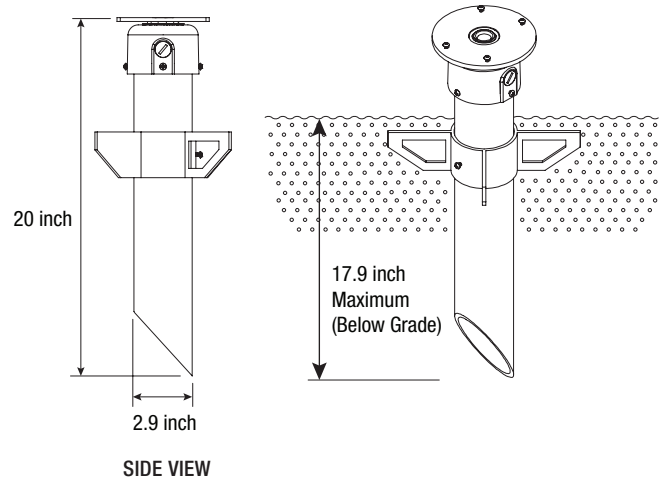

## MOUNTING ACCESSORIES

CANTILEVER ARM — CA3	
Bracket Part Number	Length (A)
CA3-6	6 inch
CA3-12	12 inch
CA3-18	18 inch

CANTILEVER ARM — CA3 (Quantity / Luminaire)	
Luminaire	Minimum Required Quantity
1 FT	1
4 FT	2

FRONT VIEW

SIDE VIEW

Model	(A) Arm Length	(B) Mounting Height	(C) Mounting Width	(D) Bracket Plate Length	(E) Bracket Plate Width
CA3-6	6 inch	4 inch	4 inch	3 inch	5.5 inch
CA3-12	12 inch				
CA3-18	18 inch				

LANDSCAPE SPIKE (Metal) — LS-6		
Bracket Part Number	Above Grade	Below Grade
LS-6	6.6 inch	12 inch

FRONT VIEW

SIDE VIEW

HEAVY DUTY LANDSCAPE SPIKE — HLS	
Bracket Part Number	Below Grade (Maximum)
HLS	17.9 inch