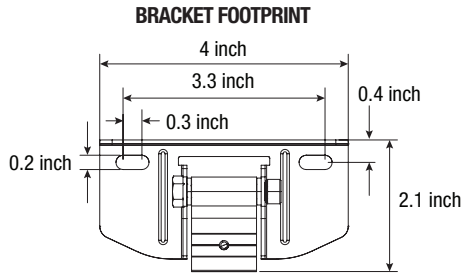

LazerLine HC WET

MOUNTING ACCESSORIES

STANDARD ADJUSTABLE BRACKET — ADBW3 (90°)	
Luminaire	Minimum Required Quantity
1 FT	1
4 FT	2