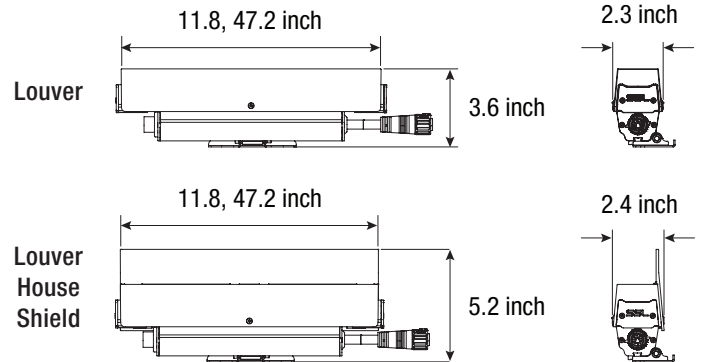

Illuminance at a Distance

	Center Beam fc	Beam Width
16.7R	121 fc	2.7 ft 2.5 ft
33.3R	30.5 fc	5.4 ft 5.0 ft
50.0R	13.5 fc	8.0 ft 7.5 ft
66.7R	7.60 fc	10.7 ft 9.9 ft
83.3R	4.87 fc	13.4 ft 12.4 ft
100.0R	3.38 fc	16.1 ft 14.9 ft

Illuminance at a Distance

	Center Beam fc	Beam Width
50.0R	45.2 fc	10.2 ft 7.4 ft
100.0R	11.3 fc	20.3 ft 14.8 ft
150.0R	5.02 fc	30.5 ft 22.2 ft
200.0R	2.83 fc	40.6 ft 29.6 ft
250.0R	1.81 fc	50.8 ft 37.0 ft
300.0R	1.26 fc	61.0 ft 44.5 ft

Vert. 7° x 7° Beam (Native Optic)
 Horiz.

LazerLine HC WET

ACCESSORIES

LOUVER — LLZW-1		
Luminaire	Part Number	Stacked Length
1 FT	1x LLZW-1	11.8 inch
4 FT	4x LLZW-1	47.2 inch

LOUVER HOUSE SHIELD — LLZWS-1		
Luminaire	Part Number	Stacked Length
1 FT	1x LLZWS-1	11.8 inch
4 FT	4x LLZWS-1	47.2 inch