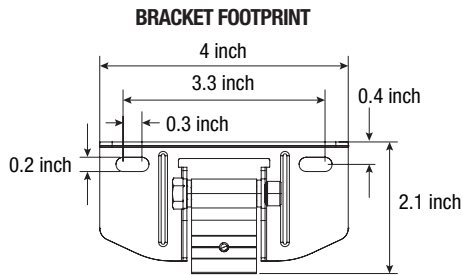

LazerLine HC WET

MOUNTING ACCESSORIES

STANDARD ADJUSTABLE BRACKET — ADBW3 (90°)	
Luminaire	Minimum Required Quantity
1 FT	1
4 FT	2