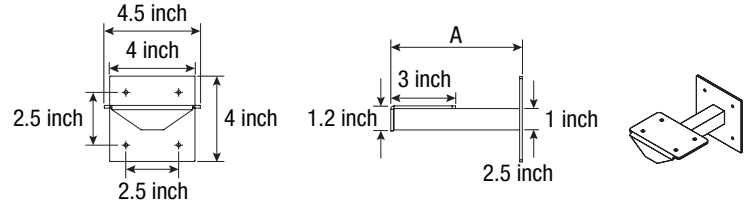

SIDE VIEW

LazerLine HC WET

MOUNTING ACCESSORIES

CANTILEVER ARM — CA3	
Bracket Part Number	Length (A)
CA3-6	6 inch
CA3-12	12 inch
CA3-18	18 inch

CANTILEVER ARM — CA3 (Quantity / Luminaire)	
Luminaire	Minimum Required Quantity
1 FT	1
4 FT	2

FRONT VIEW