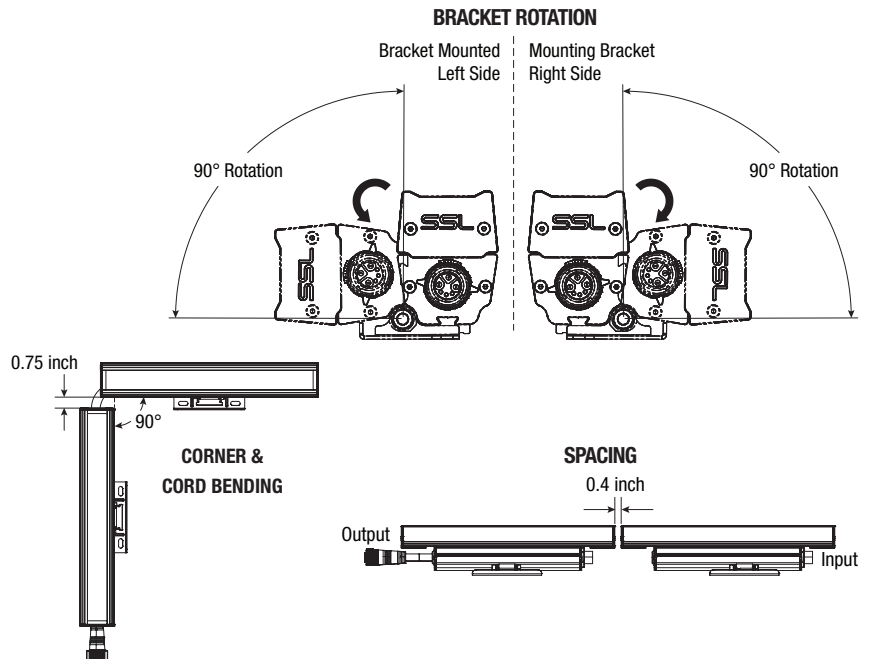

## PHYSICAL

**Mounting:** Adjustable Bracket (90°), other options available  
**Housing:** Extruded aluminum housing with injection molded end caps  
**Finish:** Anodized Aluminum, Powder Coated Endcaps  
**Warranty:** 5-Year limited warranty  
**Lens:** IK08 impact compliant, Low iron tempered glass  
**Ingress Protection:** IP66 wet, exterior location (Connectors IP68)  
**Vibration Resistance:** Compliant with 3G ANSI C136.31  
**Weight:** 1.3 lbs/ft  
**Operating Temperature:** -4°F to 104°F (-20°C to 40°C)

## PHYSICAL DIMENSIONS

Model	Length (A)
LZXWET-1	12.3 inch
LZXWET-4	48 inch

Date: \_\_\_\_\_  
 Type: \_\_\_\_\_  
 Luminaire: \_\_\_\_\_  
 Project: \_\_\_\_\_

Approved: \_\_\_\_\_

FRONT VIEW

SIDE VIEW

Model	(A) Arm Length	(B) Mounting Height	(C) Mounting Width	(D) Bracket Plate Length	(E) Bracket Plate Width
CA3-6	6 inch	4 inch	4 inch	3 inch	5.5 inch
CA3-12	12 inch				
CA3-18	18 inch				