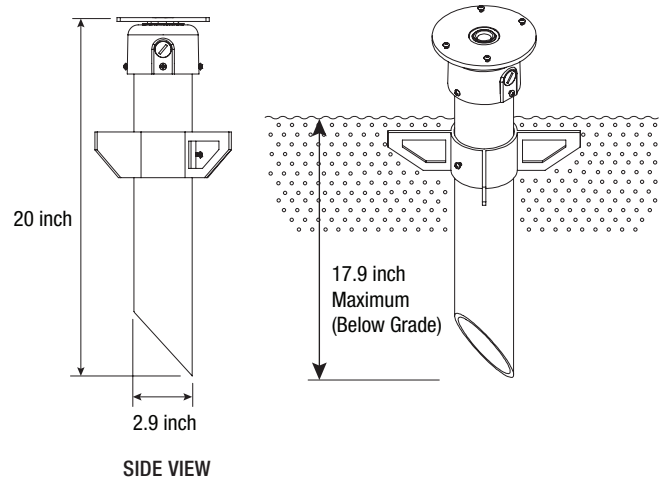

LazerLine HC WET

MOUNTING ACCESSORIES

CANTILEVER ARM — CA3	
Bracket Part Number	Length (A)
CA3-6	6 inch
CA3-12	12 inch
CA3-18	18 inch

CANTILEVER ARM — CA3 (Quantity / Luminaire)	
Luminaire	Minimum Required Quantity
1 FT	1
4 FT	2

FRONT VIEW

SIDE VIEW

Model	(A) Arm Length	(B) Mounting Height	(C) Mounting Width	(D) Bracket Plate Length	(E) Bracket Plate Width
CA3-6	6 inch	4 inch	4 inch	3 inch	5.5 inch
CA3-12	12 inch				
CA3-18	18 inch				

LANDSCAPE SPIKE (Metal) — LS-6		
Bracket Part Number	Above Grade	Below Grade
LS-6	6.6 inch	12 inch

FRONT VIEW

SIDE VIEW

HEAVY DUTY LANDSCAPE SPIKE — HLS	
Bracket Part Number	Below Grade (Maximum)
HLS	17.9 inch