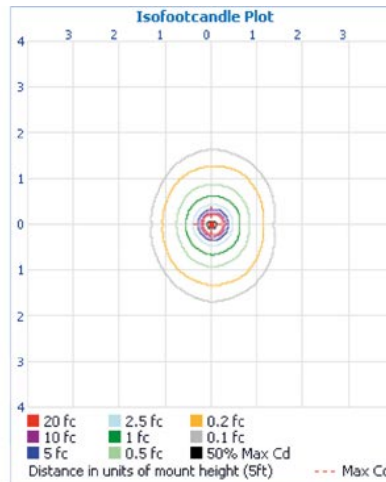

LazerLine HC WET

LUMENS

Model	Watts	LM79 Test Result @ Max Lumens
		840 (4000 Kelvin, CRI 83) Nominal
LZXWET-1	5W	500 lm/ft
	8W	750 lm/ft
	12W	1175 lm/ft
LZXWET-4	20W	500 lm/ft
	29W	750 lm/ft
	46W	1175 lm/ft

CCT Multiplier (CRI83)	
CCT	Multiplier
830 (3000K)	1.00
835 (3500K)	1.09
840 (4000K)	1.06

PHOTOMETRICS

LZXWET-1-UNV-830-12L-7-LD.ies

Zonal Lumen Summary