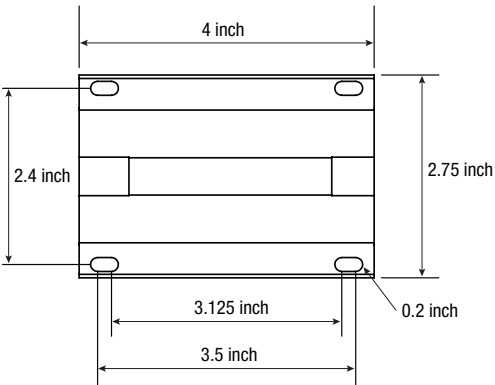

TALL BRACKET BASE — CLWFA-KIT (90°)	
Luminaire	Minimum Required Quantity
1 FT	1
4 FT	2