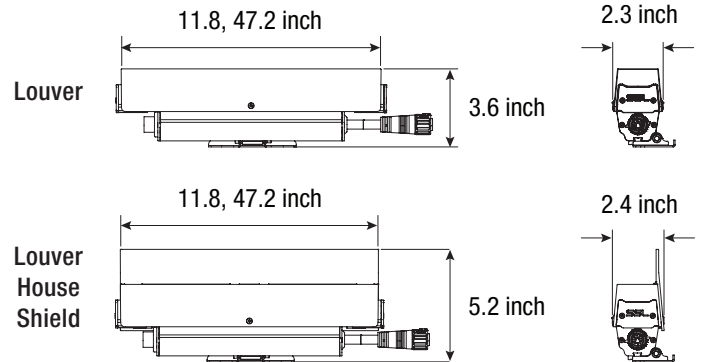

LazerLine HC WET

ACCESSORIES

LOUVER — LLZW-1		
Luminaire	Part Number	Stacked Length
1 FT	1x LLZW-1	11.8 inch
4 FT	4x LLZW-1	47.2 inch

LOUVER HOUSE SHIELD — LLZWS-1		
Luminaire	Part Number	Stacked Length
1 FT	1x LLZWS-1	11.8 inch
4 FT	4x LLZWS-1	47.2 inch