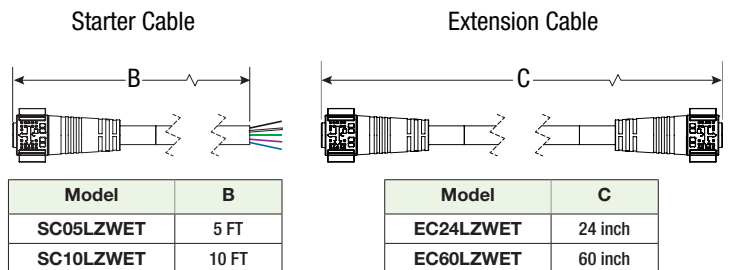

Illuminance at a Distance

	Center Beam fc	Beam Width
50.0R	45.2 fc	10.2 ft 7.4 ft
100.0R	11.3 fc	20.3 ft 14.8 ft
150.0R	5.02 fc	30.5 ft 22.2 ft
200.0R	2.83 fc	40.6 ft 29.6 ft
250.0R	1.81 fc	50.8 ft 37.0 ft
300.0R	1.26 fc	61.0 ft 44.5 ft

Vert. 7° x 7° Beam (Native Optic)
 Horiz.

LazerLine HC WET

ACCESSORIES

LOUVER — LLZW-1		
Luminaire	Part Number	Stacked Length
1 FT	1x LLZW-1	11.8 inch
4 FT	4x LLZW-1	47.2 inch

LOUVER HOUSE SHIELD — LLZWS-1		
Luminaire	Part Number	Stacked Length
1 FT	1x LLZWS-1	11.8 inch
4 FT	4x LLZWS-1	47.2 inch

MAXIMUM RUN LENGTHS			
Model	W/FT	Input Voltage	
		120 VAC, 50/60 Hz	277 VAC, 50/60 Hz
LZXWET	12W	52	128
	8W	70	132
	5W	70	132

CONNECTIONS & CABLES	
Model	Description
SC05LZWET	5 FT Starter Connection Cord
SC10LZWET	10 FT Starter Connection Cord
TCAPLZWET	Standard Terminator Cap
EC24LZWET	24 inch Extension Cord
EC60LZWET	60 inch Extension Cord