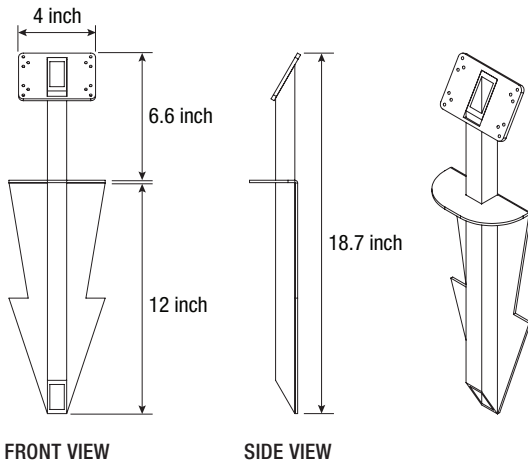

SIDE VIEW

Model	(A) Arm Length	(B) Mounting Height	(C) Mounting Width	(D) Bracket Plate Length	(E) Bracket Plate Width
CA3-6	6 inch	4 inch	4 inch	3 inch	5.5 inch
CA3-12	12 inch				
CA3-18	18 inch				

LANDSCAPE SPIKE (Metal) — LS-6		
Bracket Part Number	Above Grade	Below Grade
LS-6	6.6 inch	12 inch

FRONT VIEW