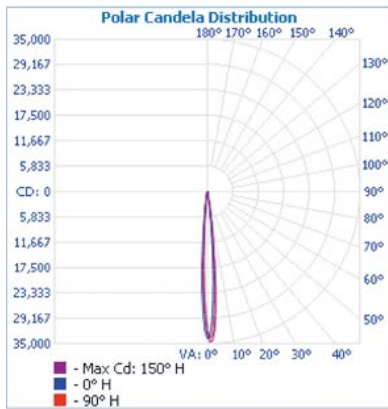

LazerLine HC WET

LUMENS

Model	Watts	LM79 Test Result @ Max Lumens
		840 (4000 Kelvin, CRI 83) Nominal
LZXWET-1	5W	500 lm/ft
	8W	750 lm/ft
	12W	1175 lm/ft
LZXWET-4	20W	500 lm/ft
	29W	750 lm/ft
	46W	1175 lm/ft

CCT Multiplier (CRI83)	
CCT	Multiplier
830 (3000K)	1.00
835 (3500K)	1.09
840 (4000K)	1.06

PHOTOMETRICS

LZXWET-1-UNV-830-12L-7-LD.ies

Zonal Lumen Summary