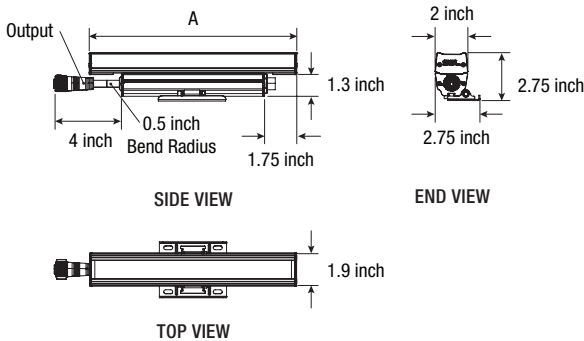

LazerLine HC WET

High Candella Linear Outdoor

Select options next to clock symbol to qualify your order.

QuickShip max order = 25 pcs

FEATURES

- Up to 113,031 cd
- Up to 1175 lm/ft and 102 LPW
- Specification Grade Precision 7° x 7° Optic
- Multiple Outputs included ASHRAE Compliant
- Slim Form Factor with 90° Adjustable Bracket(s) Standard
- Unique Push locking waterproof connector system, IP68 rated
- 0-10V Dimmable, 1% Standard

PHYSICAL

Mounting: Adjustable Bracket (90°), other options available
Housing: Extruded aluminum housing with injection molded end caps
Finish: Anodized Aluminum, Powder Coated Endcaps
Warranty: 5-Year limited warranty
Lens: IK08 impact compliant, Low iron tempered glass
Ingress Protection: IP66 wet, exterior location (Connectors IP68)
Vibration Resistance: Compliant with 3G ANSI C136.31
Weight: 1.3 lbs/ft
Operating Temperature: -4°F to 104°F (-20°C to 40°C)

PHYSICAL DIMENSIONS

Model	Length (A)
LZXWET-1	12.3 inch
LZXWET-4	48 inch

LazerLine HC WET

PRODUCT CODE

EXAMPLE: LZXWET-1-UNV-830-12L-7-LD

QuickShip max order = 25 pcs

Select options next to clock symbol to qualify your order.

FRONT VIEW

SIDE VIEW

Model	(A) Arm Length	(B) Mounting Height	(C) Mounting Width	(D) Bracket Plate Length	(E) Bracket Plate Width
CA3-6	6 inch	4 inch	4 inch	3 inch	5.5 inch
CA3-12	12 inch				
CA3-18	18 inch				