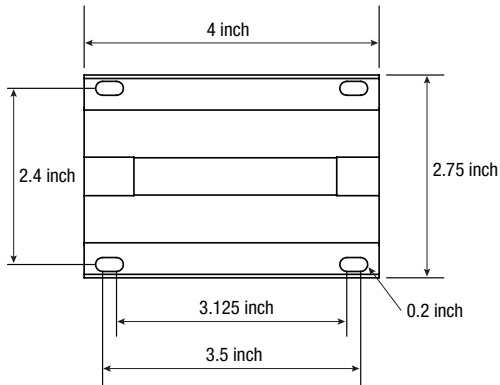

TALL BRACKET BASE — CLWFA-KIT (90°)	
Luminaire	Minimum Required Quantity
1 FT	1
4 FT	2