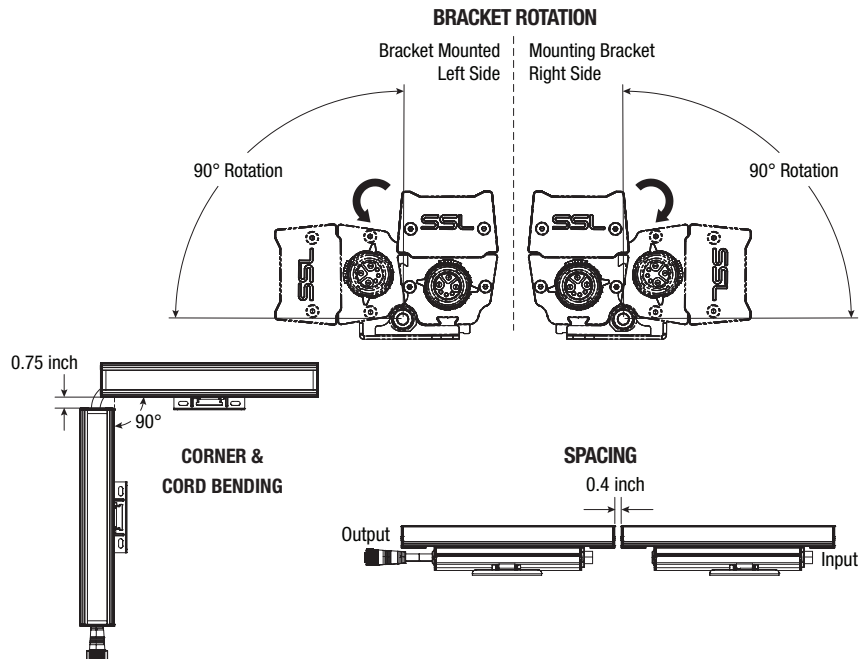

PHYSICAL

Mounting: Adjustable Bracket (90°), other options available
Housing: Extruded aluminum housing with injection molded end caps
Finish: Anodized Aluminum, Powder Coated Endcaps
Warranty: 5-Year limited warranty
Lens: IK08 impact compliant, Low iron tempered glass
Ingress Protection: IP66 wet, exterior location (Connectors IP68)
Vibration Resistance: Compliant with 3G ANSI C136.31
Weight: 1.3 lbs/ft
Operating Temperature: -4°F to 104°F (-20°C to 40°C)

PHYSICAL DIMENSIONS

Model	Length (A)
LZXWET-1	12.3 inch
LZXWET-4	48 inch

LazerLine HC WET

PRODUCT CODE

EXAMPLE: LZXWET-1-UNV-830-12L-7-LD

QuickShip max order = 25 pcs

Select options next to clock symbol to qualify your order.

FRONT VIEW

SIDE VIEW

Model	(A) Arm Length	(B) Mounting Height	(C) Mounting Width	(D) Bracket Plate Length	(E) Bracket Plate Width
CA3-6	6 inch	4 inch	4 inch	3 inch	5.5 inch
CA3-12	12 inch				
CA3-18	18 inch				