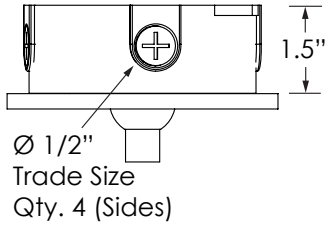

SSC4D Four-Inch Round Seamless Indoor Cylinder

CO Option

Surface Mount Conduit Adapter

For wall or ceiling installation.
NOT for use in upright pier mount.

JUNCTION BOX