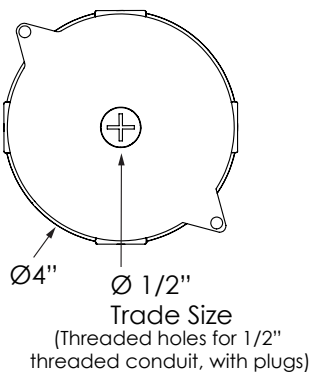

**TOP VIEW
JUNCTION BOX**
(Hole Center Top)