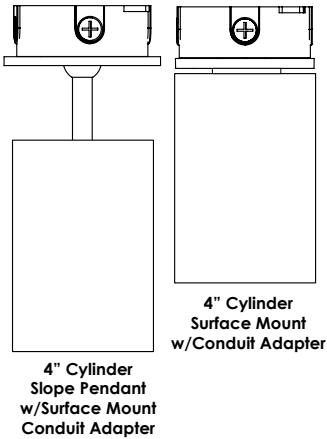

SSC4D Four-Inch Round Seamless Indoor Cylinder

CO Option

Surface Mount Conduit Adapter

For wall or ceiling installation.
NOT for use in upright pier mount.

JUNCTION BOX

**SURFACE MOUNT
CONDUIT ADAPTER**
(for SPM Cylinders)

For wall or ceiling installation.
NOT for use in upright pier mount.

JUNCTION BOX

**SURFACE MOUNT
CONDUIT ADAPTER**
(for AC, CM, SF Cylinders)

**TOP VIEW
JUNCTION BOX**
(Hole Center Top)

**TOP VIEW
JUNCTION BOX**
(Hole Center Top)

**Surface Mount Conduit Adapter can be added to any
of the AC, CM, SF and SPM Mounts**