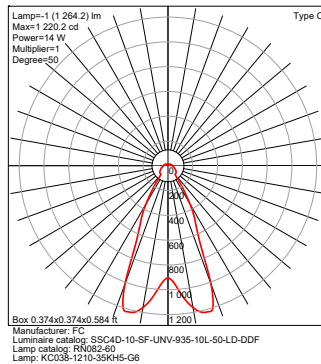

SSC4D Four-Inch Round Seamless Indoor Cylinder

LUMENS / WATTAGE typical

Model	Watts	935
SSC4D	5 W	500 lm
	8 W	1000 lm
	13W	1500 lm
	18 W	2000 lm
	21 W	2500 lm
	26 W	3000 lm
	31 W	3500 lm

IES Multiplier	
Color	Multiplier
927	0.95
930	0.98
935	1.00
940	1.01

TRIAC & ELV Approved Dimmer List	
Manufacturer	Manufacturer Part Number
Lutron	Glyder GLV-600
	Diva DVLV-600P
	Diva DV-600P
	Diva DVELV-600P(303)
	Maestro MALV-600
	Nova T NT-1000
	Nova T NTELV-600
	Skylark SLV-600P
Leviton	SureSlide 6633
	Illumatech IPE04

0-10V Approved Dimmer List	
Manufacturer	Manufacturer Part Number
Lutron	Diva DVSTV-XX
	Diva DVSTV-453PH-WH1
Leviton	Illumatech 010-IP710-DLZ

PHOTOMETRICS

(Below photos and graphs are shown with frosted drop diffusers.)