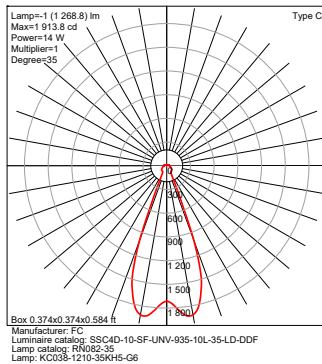

SSC4D Four-Inch Round Seamless Indoor Cylinder

LUMENS / WATTAGE typical

Model	Watts	935
SSC4D	5 W	500 lm
	8 W	1000 lm
	13W	1500 lm
	18 W	2000 lm
	21 W	2500 lm
	26 W	3000 lm
	31 W	3500 lm

IES Multiplier	
Color	Multiplier
927	0.95
930	0.98
935	1.00
940	1.01

TRIAC & ELV Approved Dimmer List	
Manufacturer	Manufacturer Part Number
Lutron	Glyder GLV-600
	Diva DVLV-600P
	Diva DV-600P
	Diva DVELV-600P(303)
	Maestro MALV-600
	Nova T NT-1000
	Nova T NTELV-600
	Skylark SLV-600P
Leviton	SureSlide 6633
	Illumatech IPE04

0-10V Approved Dimmer List	
Manufacturer	Manufacturer Part Number
Lutron	Diva DVSTV-XX
	Diva DVSTV-453PH-WH1
Leviton	Illumatech 010-IP710-DLZ

PHOTOMETRICS

(Below photos and graphs are shown with frosted drop diffusers.)