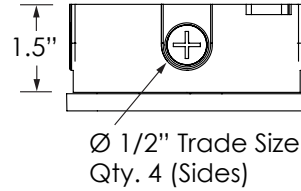

JUNCTION BOX