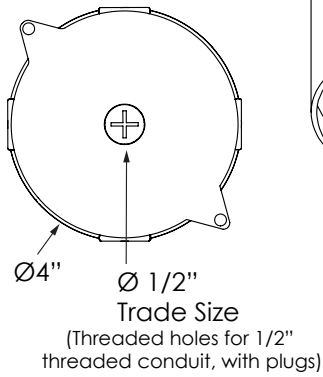

**TOP VIEW
JUNCTION BOX**
(Hole Center Top)

**Surface Mount Conduit Adapter can be added to any
of the AC, CM, SF and SPM Mounts**