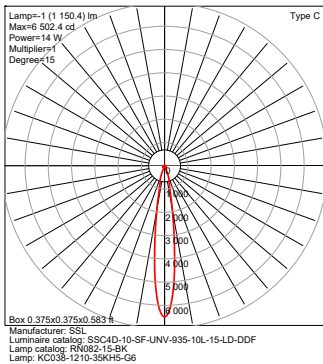

SSC4D Four-Inch Round Seamless Indoor Cylinder

LUMENS / WATTAGE typical

Model	Watts	935
SSC4D	5 W	500 lm
	8 W	1000 lm
	13W	1500 lm
	18 W	2000 lm
	21 W	2500 lm
	26 W	3000 lm
	31 W	3500 lm

IES Multiplier	
Color	Multiplier
927	0.95
930	0.98
935	1.00
940	1.01

TRIAC & ELV Approved Dimmer List	
Manufacturer	Manufacturer Part Number
Lutron	Glyder GLV-600
	Diva DVLV-600P
	Diva DV-600P
	Diva DVELV-600P(303)
	Maestro MALV-600
	Nova T NT-1000
	Nova T NTELV-600
	Skylark SLV-600P
Leviton	SureSlide 6633
	Illumatech IPE04

0-10V Approved Dimmer List	
Manufacturer	Manufacturer Part Number
Lutron	Diva DVSTV-XX
	Diva DVSTV-453PH-WH1
Leviton	Illumatech 010-IP710-DLZ

PHOTOMETRICS

(Below photos and graphs are shown with frosted drop diffusers.)