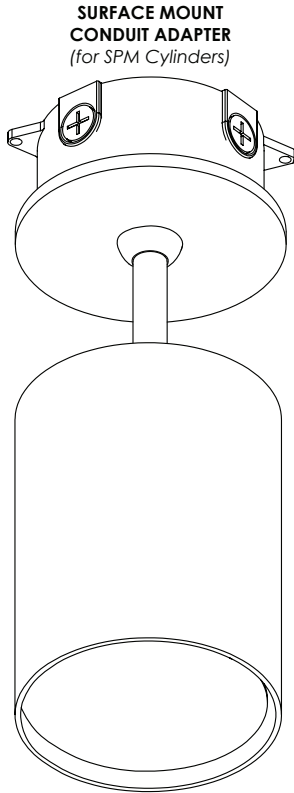

SSC4ES Four and a Half Inch Round Indoor Cylinder

CO Option

Surface Mount Conduit Adapter

Surface Mount Conduit Adapter can be added to any of the AC, CM, SF and SPM Mounts