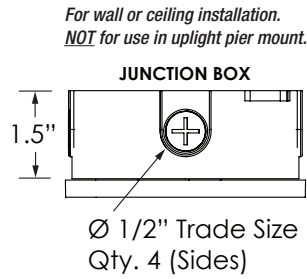

SSC4ES Four and a Half Inch Round Indoor Cylinder

CO Option

Surface Mount Conduit Adapter

Surface Mount Conduit Adapter can be added to any of the AC, CM, SF and SPM Mounts