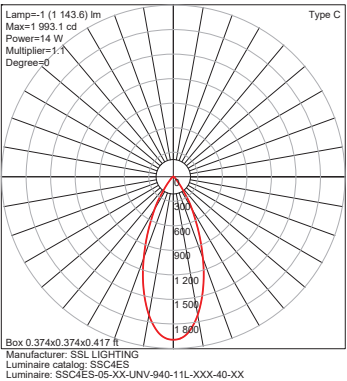

SSC4ES Four and a Half Inch Round Indoor Cylinder

LUMENS / WATTAGE nominal

Model	Watts	940
SSC4ES	14W	1100 lm

CCT MULTIPLIER	
27K	0.91
30K	0.95
35K	0.97
40K	1.00

Note: 83CRI $\leq$ 1.10
Consult factory.

TRIAC & ELV Approved Dimmer List	
Manufacturer	Manufacturer Part Number
Lutron	Glyder GLV-600
	Diva DVLV-600P
	Diva DV-600P
	Diva DVELV-600P(303)
	Maestro MALV-600
	Nova T NT-1000
	Nova T NTELV-600
	Skylark SLV-600P
Leviton	SureSlide 6633
	illumatech IPE04

0-10V Approved Dimmer List	
Manufacturer	Manufacturer Part Number
Lutron	Diva DVSTV-XX
	Diva DVSTV-453PH-WH1
Leviton	illumatech 010-IP710-DLZ

PHOTOMETRICS

Due to continuous development and improvements, specifications are subject to change without notice.
Product use certifies agreement to Solid State Luminaires terms and conditions.