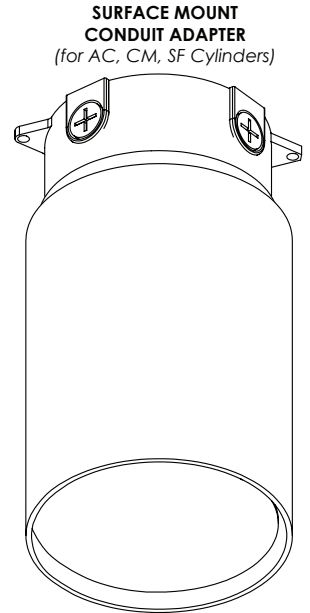

SSC4ES Four and a Half Inch Round Indoor Cylinder

CO Option

Surface Mount Conduit Adapter

Surface Mount Conduit Adapter can be added to any of the AC, CM, SF and SPM Mounts