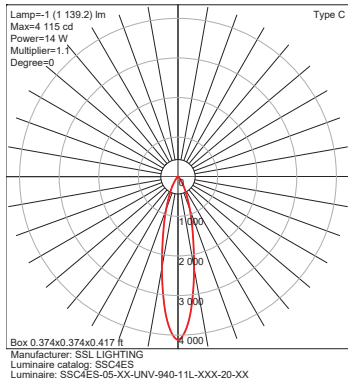

SSC4ES Four and a Half Inch Round Indoor Cylinder

LUMENS / WATTAGE nominal

Model	Watts	940
SSC4ES	14W	1100 lm

CCT MULTIPLIER	
27K	0.91
30K	0.95
35K	0.97
40K	1.00

Note: 83CRI $\leq$ 1.10
Consult factory.

TRIAC & ELV Approved Dimmer List	
Manufacturer	Manufacturer Part Number
Lutron	Glyder GLV-600
	Diva DVLV-600P
	Diva DV-600P
	Diva DVELV-600P(303)
	Maestro MALV-600
	Nova T NT-1000
	Nova T NTELV-600
	Skylark SLV-600P
Leviton	SureSlide 6633
	illumatech IPE04

0-10V Approved Dimmer List	
Manufacturer	Manufacturer Part Number
Lutron	Diva DVSTV-XX
	Diva DVSTV-453PH-WH1
Leviton	illumatech 010-IP710-DLZ

PHOTOMETRICS

Due to continuous development and improvements, specifications are subject to change without notice.
Product use certifies agreement to Solid State Luminaires terms and conditions.