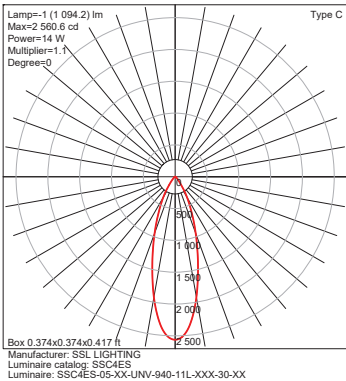

SSC4ES Four and a Half Inch Round Indoor Cylinder

LUMENS / WATTAGE nominal

Model	Watts	940
SSC4ES	14W	1100 lm

CCT MULTIPLIER	
27K	0.91
30K	0.95
35K	0.97
40K	1.00

Note: 83CRI $\leq$ 1.10
Consult factory.

TRIAC & ELV Approved Dimmer List	
Manufacturer	Manufacturer Part Number
Lutron	Glyder GLV-600
	Diva DVLV-600P
	Diva DV-600P
	Diva DVELV-600P(303)
	Maestro MALV-600
	Nova T NT-1000
	Nova T NTELV-600
	Skylark SLV-600P
Leviton	SureSlide 6633
	illumatech IPE04

0-10V Approved Dimmer List	
Manufacturer	Manufacturer Part Number
Lutron	Diva DVSTV-XX
	Diva DVSTV-453PH-WH1
Leviton	illumatech 010-IP710-DLZ

PHOTOMETRICS

Due to continuous development and improvements, specifications are subject to change without notice.
Product use certifies agreement to Solid State Luminaires terms and conditions.