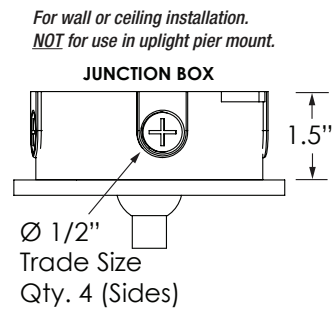

SSC4ES Four and a Half Inch Round Indoor Cylinder

CO Option

Surface Mount Conduit Adapter

Surface Mount Conduit Adapter can be added to any of the AC, CM, SF and SPM Mounts