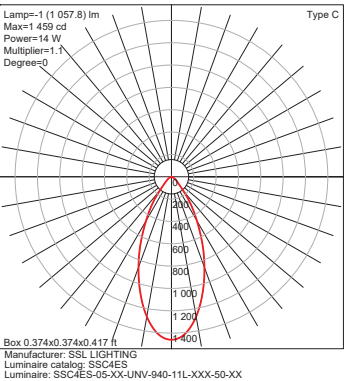

SSC4ES Four and a Half Inch Round Indoor Cylinder

LUMENS / WATTAGE nominal

Model	Watts	940
SSC4ES	14W	1100 lm

CCT MULTIPLIER	
27K	0.91
30K	0.95
35K	0.97
40K	1.00

Note: 83CRI $\leq$ 1.10
Consult factory.

TRIAC & ELV Approved Dimmer List	
Manufacturer	Manufacturer Part Number
Lutron	Glyder GLV-600
	Diva DVLV-600P
	Diva DV-600P
	Diva DVELV-600P(303)
	Maestro MALV-600
	Nova T NT-1000
	Nova T NTELV-600
	Skylark SLV-600P
Leviton	SureSlide 6633
	illumatech IPE04

0-10V Approved Dimmer List	
Manufacturer	Manufacturer Part Number
Lutron	Diva DVSTV-XX
	Diva DVSTV-453PH-WH1
Leviton	illumatech 010-IP710-DLZ

PHOTOMETRICS

Due to continuous development and improvements, specifications are subject to change without notice.
Product use certifies agreement to Solid State Luminaires terms and conditions.