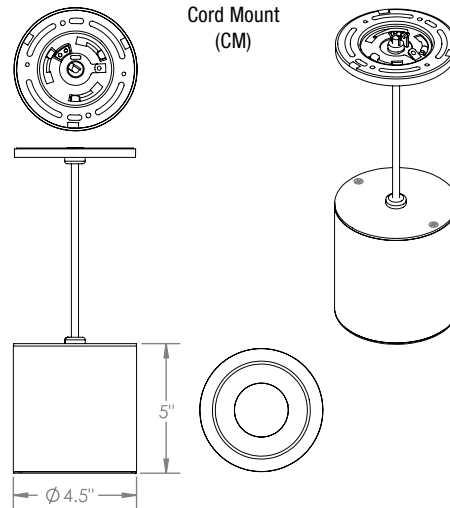

PHYSICAL

Mounting: Surface and cord mounts, twist-lock canopy mounts to standard Octagon J-Box. Surface conduit adapter or through drywall using optional mud ring adapter.
Housing: No visible seams or fasteners, marine grade, corrosion resistant, solid aluminum extrusion, high pressure die-cast aluminum components.
Finish: Six stage chemical iron phosphate conversion pre-treatment. Polyester powder coat finish, 18 µm minimum, 3,000 hour salt spray test (ASTM B117) AAMA 2603 specification.
Warranty: 5-Year limited warranty
Lens: Impact resistant, clear anti-glare tempered glass
Ingress Protection: ETL listed for dry or damp locations IP54 rated
Weight: 6 lbs
Operating Temperature: -22°F to 122°F (-30°C to 50°C)

PHYSICAL DIMENSIONS

Luminaire	Height
SSC4ES	5" Height

Surface Mount (SF)

Cord Mount (CM)

SSC4ES Four and a Half Inch Round Indoor Cylinder

PRODUCT CODE

EXAMPLE: SSC4ES-5-SPM18-120V-930-10L-BKI-20-ET

MODEL	HEIGHT	MOUNTING	SUSP. LENGTH	VOLTAGE	COLOR	LUMENS	FINISH	OPTIC	DIMMING	OPTIONS	BATTERY
SSC4ES	05			UNV		11L					

MODEL
SSC4ES

HEIGHT
5 5" Height

MOUNTING
CM Cord Mount
SF Surface Mount

CM SUSPENSION LENGTH
 Specify the optional suspension length in inches. (Top of luminaire to ceiling) (CM 72" Standard) (CM 4"-120" Max, Field Adjustable) *Consult factory & price guide for other lengths.