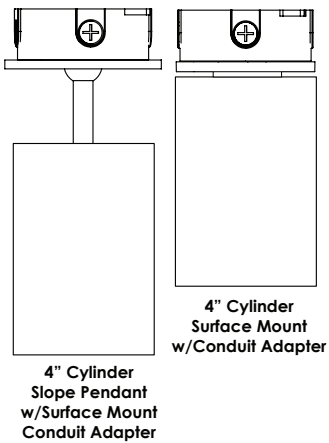

SSC4ES Four and a Half Inch Round Indoor Cylinder

CO Option

Surface Mount Conduit Adapter

Surface Mount Conduit Adapter can be added to any of the AC, CM, SF and SPM Mounts