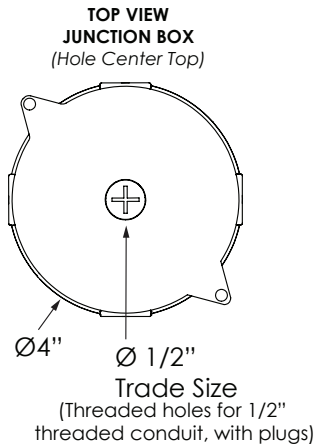

SSC4ES Four and a Half Inch Round Indoor Cylinder

CO Option

Surface Mount Conduit Adapter

Surface Mount Conduit Adapter can be added to any of the AC, CM, SF and SPM Mounts