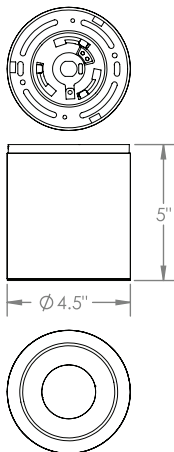

PHYSICAL

Mounting: Surface and cord mounts, twist-lock canopy mounts to standard Octagon J-Box. Surface conduit adapter or through drywall using optional mud ring adapter.
Housing: No visible seams or fasteners, marine grade, corrosion resistant, solid aluminum extrusion, high pressure die-cast aluminum components.
Finish: Six stage chemical iron phosphate conversion pre-treatment. Polyester powder coat finish, 18 µm minimum, 3,000 hour salt spray test (ASTM B117) AAMA 2603 specification.
Warranty: 5-Year limited warranty
Lens: Impact resistant, clear anti-glare tempered glass
Ingress Protection: ETL listed for dry or damp locations IP54 rated
Weight: 6 lbs
Operating Temperature: -22°F to 122°F (-30°C to 50°C)

PHYSICAL DIMENSIONS

Luminaire	Height
SSC4ES	5" Height

Surface Mount (SF)

Cord Mount (CM)

SSC4ES Four and a Half Inch Round Indoor Cylinder

PRODUCT CODE

EXAMPLE: SSC4ES-5-SPM18-120V-930-10L-BKI-20-ET

MODEL	HEIGHT	MOUNTING	SUSP. LENGTH	VOLTAGE	COLOR	LUMENS	FINISH	OPTIC	DIMMING	OPTIONS	BATTERY
SSC4ES	05			UNV		11L					

MODEL
SSC4ES

HEIGHT
5 5" Height

MOUNTING
CM Cord Mount
SF Surface Mount

CM SUSPENSION LENGTH
 Specify the optional suspension length in inches. (Top of luminaire to ceiling) (CM 72" Standard) (CM 4"-120" Max, Field Adjustable) *Consult factory & price guide for other lengths.