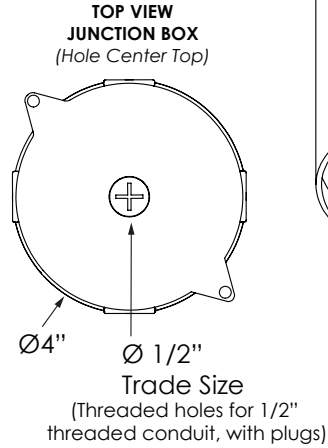

SSC4ES Four and a Half Inch Round Indoor Cylinder

CO Option

Surface Mount Conduit Adapter

Surface Mount Conduit Adapter can be added to any of the AC, CM, SF and SPM Mounts