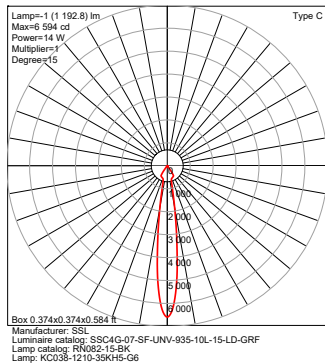

SSC4G Four-Inch Round Seamless Indoor Cylinder

LUMENS / WATTAGE typical

Model	Watts	935
SSC4G	5 W	500 lm
	8 W	1000 lm
	13 W	1500 lm
	18 W	2000 lm
	21 W	2500 lm
	26 W	3000 lm
	31 W	3500 lm

IES Multiplier	
Color	Multiplier
927	0.95
930	0.98
935	1.00
940	1.01

TRIAC & ELV Approved Dimmer List	
Manufacturer	Manufacturer Part Number
Lutron	Glyder GLV-600
	Diva DVLV-600P
	Diva DV-600P
	Diva DVELV-600P(303)
	Maestro MALV-600
	Nova T NT-1000
	Nova T NTELV-600
Skylark SLV-600P	
RadioRA2-10ND	
Leviton	SureSlide 6633
	Illumatech IPE04

0-10V Approved Dimmer List	
Manufacturer	Manufacturer Part Number
Lutron	Diva DVSTV-XX
	Diva DVSTV-453PH-WH1
Leviton	Illumatech 010-IP710-DLZ

PHOTOMETRICS

(Below photos and graphs are shown with frosted glow rings.)