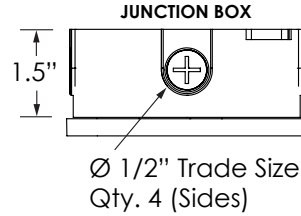

For wall or ceiling installation.
NOT for use in upright pier mount.