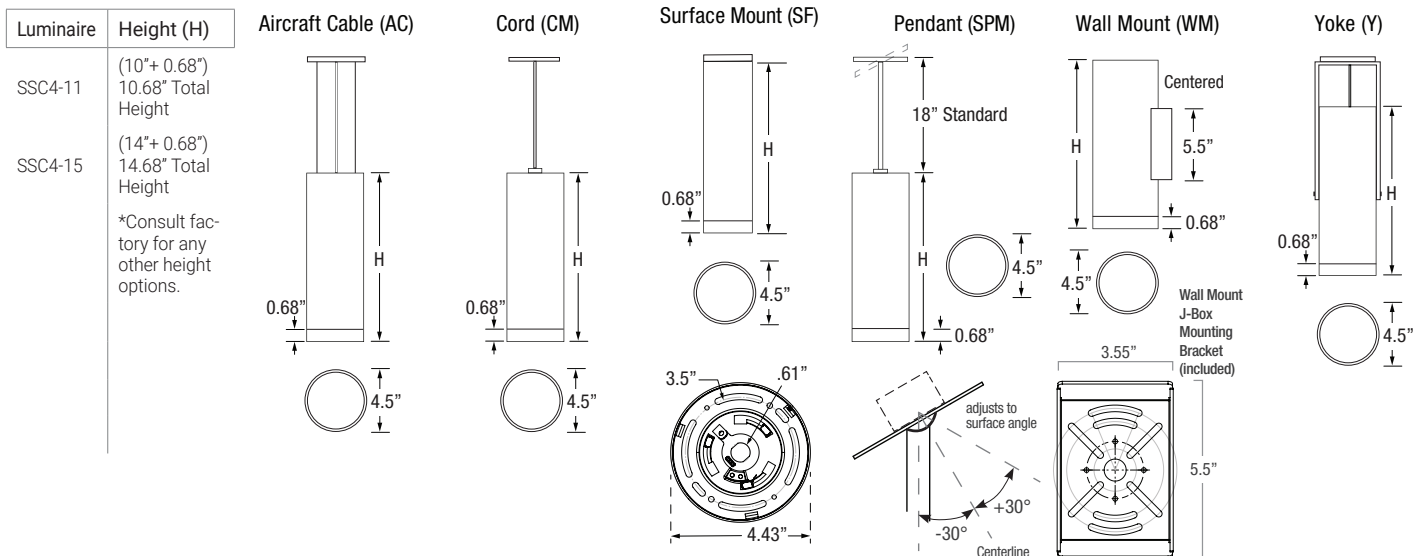

PHYSICAL DIMENSIONS

Date: _____
 Type: _____
 Fixture: _____
 Project: _____

Approved: _____

SSC4G Four-Inch Round Seamless Indoor Cylinder

PRODUCT CODE

EXAMPLE: SSC4G-15-SPM18-UNV-930-10L-BKI-15-LD-GRR

MODEL	HEIGHT	MOUNTING	SUSP. LENGTH	VOLTAGE	COLOR	LUMENS	FINISH	OPTIC	DIMMING	OPTIONS
SSC4G										