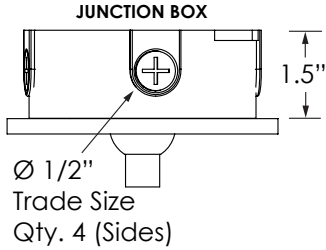

SSC4G Four-Inch Round Seamless Indoor Cylinder

CO Option

Surface Mount Conduit Adapter

For wall or ceiling installation.
NOT for use in upright pier mount.