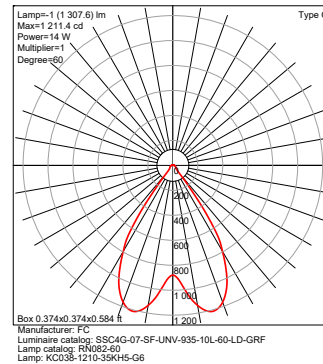

SSC4G Four-Inch Round Seamless Indoor Cylinder

LUMENS / WATTAGE typical

Model	Watts	935
SSC4G	5 W	500 lm
	8 W	1000 lm
	13 W	1500 lm
	18 W	2000 lm
	21 W	2500 lm
	26 W	3000 lm
	31 W	3500 lm

IES Multiplier	
Color	Multiplier
927	0.95
930	0.98
935	1.00
940	1.01

TRIAC & ELV Approved Dimmer List	
Manufacturer	Manufacturer Part Number
Lutron	Glyder GLV-600
	Diva DVLV-600P
	Diva DV-600P
	Diva DVELV-600P(303)
	Maestro MALV-600
	Nova T NT-1000
	Nova T NTELV-600
Skylark SLV-600P	
RadioRA2-10ND	
Leviton	SureSlide 6633
	Illumatech IPE04

0-10V Approved Dimmer List	
Manufacturer	Manufacturer Part Number
Lutron	Diva DVSTV-XX
	Diva DVSTV-453PH-WH1
Leviton	Illumatech 010-IP710-DLZ

PHOTOMETRICS

(Below photos and graphs are shown with frosted glow rings.)