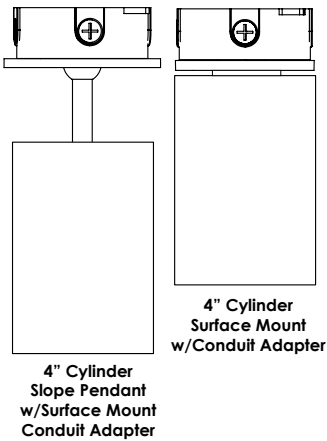

SSC4G Four-Inch Round Seamless Indoor Cylinder

CO Option

Surface Mount Conduit Adapter

For wall or ceiling installation.
NOT for use in upright pier mount.

**SURFACE MOUNT
CONDUIT ADAPTER**
(for SPM Cylinders)

For wall or ceiling installation.
NOT for use in upright pier mount.

**SURFACE MOUNT
CONDUIT ADAPTER**
(for AC, CM, SF Cylinders)

**TOP VIEW
JUNCTION BOX**
(Hole Center Top)

**TOP VIEW
JUNCTION BOX**
(Hole Center Top)

**Surface Mount Conduit Adapter can be added to any
of the AC, CM, SF and SPM Mounts**