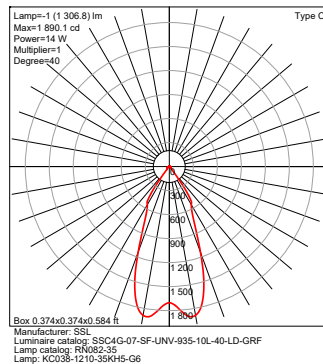

SSC4G Four-Inch Round Seamless Indoor Cylinder

LUMENS / WATTAGE typical

Model	Watts	935
SSC4G	5 W	500 lm
	8 W	1000 lm
	13 W	1500 lm
	18 W	2000 lm
	21 W	2500 lm
	26 W	3000 lm
	31 W	3500 lm

IES Multiplier	
Color	Multiplier
927	0.95
930	0.98
935	1.00
940	1.01

TRIAC & ELV Approved Dimmer List	
Manufacturer	Manufacturer Part Number
Lutron	Glyder GLV-600
	Diva DVLV-600P
	Diva DV-600P
	Diva DVELV-600P(303)
	Maestro MALV-600
	Nova T NT-1000
	Nova T NTELV-600
Skylark SLV-600P	
RadioRA2-10ND	
Leviton	SureSlide 6633
	Illumatech IPE04

0-10V Approved Dimmer List	
Manufacturer	Manufacturer Part Number
Lutron	Diva DVSTV-XX
	Diva DVSTV-453PH-WH1
Leviton	Illumatech 010-IP710-DLZ

PHOTOMETRICS

(Below photos and graphs are shown with frosted glow rings.)