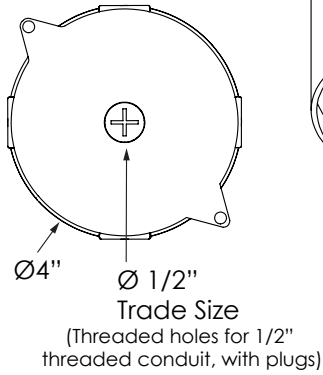

**TOP VIEW
JUNCTION BOX**
(Hole Center Top)

**Surface Mount Conduit Adapter can be added to any
of the AC, CM, SF and SPM Mounts**