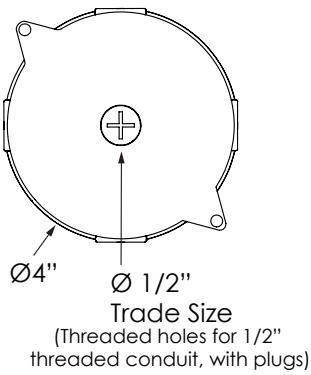

**TOP VIEW
JUNCTION BOX**
(Hole Center Top)