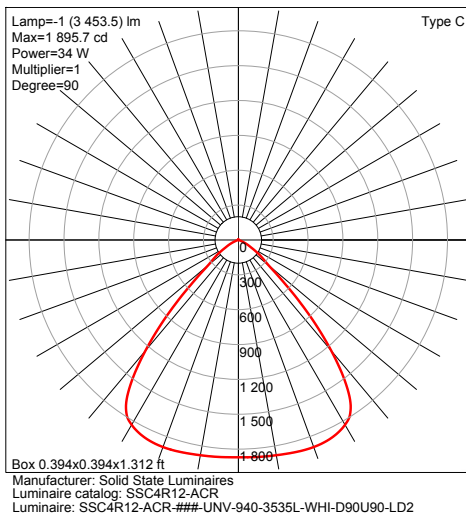

SSC4R12 Four-Inch Round Seamless Indoor Cylinder

LUMENS / WATTAGE typical

Model

SSC4R12 (4K)

LUMENS	WATTS
15L	16
20L	20
25L	25
30L	29
35L	34

CCT MULTIPLIER	
27K	0.89
30K	0.95
35K	0.99
40K	1.00
50K	1.01

Note: 83CRI $\leq$ 1.18
Consult factory.

0-10V Approved Dimmer List	
Manufacturer	Manufacturer Part Number
Lutron	Diva DVSTV-XX
	Diva DVSTV-453PH-WH1
Leviton	Illumatech 010-IP710-DLZ

PHOTOMETRICS - DOWN LIGHT

Due to continuous development and improvements, specifications are subject to change without notice.
Product use certifies agreement to Solid State Luminaires terms and conditions.