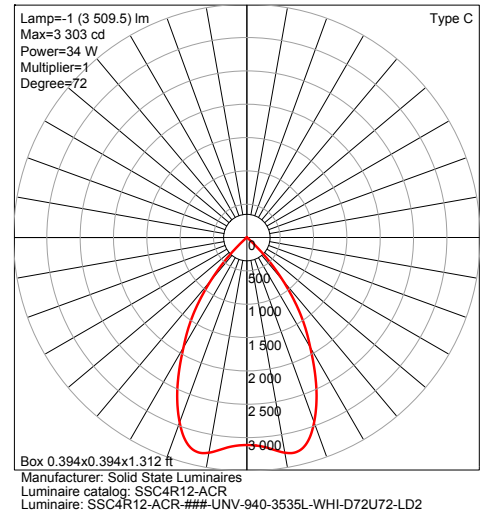

SSC4R12 Four-Inch Round Seamless Indoor Cylinder

LUMENS / WATTAGE typical

Model

SSC4R12 (4K)

LUMENS	WATTS
15L	16
20L	20
25L	25
30L	29
35L	34

CCT MULTIPLIER	
27K	0.89
30K	0.95
35K	0.99
40K	1.00
50K	1.01

Note: 83CRI $\leq$ 1.18
Consult factory.

0-10V Approved Dimmer List	
Manufacturer	Manufacturer Part Number
Lutron	Diva DVSTV-XX
	Diva DVSTV-453PH-WH1
Leviton	Illumatech 010-IP710-DLZ

PHOTOMETRICS - DOWN LIGHT

Due to continuous development and improvements, specifications are subject to change without notice.
Product use certifies agreement to Solid State Luminaires terms and conditions.