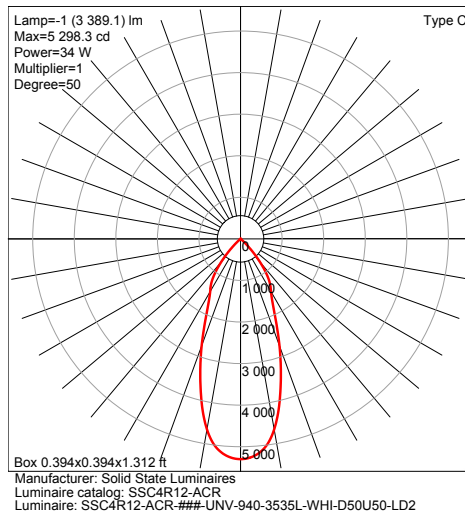

SSC4R12 Four-Inch Round Seamless Indoor Cylinder

LUMENS / WATTAGE typical

Model

SSC4R12 (4K)

LUMENS	WATTS
15L	16
20L	20
25L	25
30L	29
35L	34

CCT MULTIPLIER	
27K	0.89
30K	0.95
35K	0.99
40K	1.00
50K	1.01

Note: 83CRI $\leq$ 1.18
Consult factory.

0-10V Approved Dimmer List	
Manufacturer	Manufacturer Part Number
Lutron	Diva DVSTV-XX
	Diva DVSTV-453PH-WH1
Leviton	Illumatech 010-IP710-DLZ

PHOTOMETRICS - DOWN LIGHT

Due to continuous development and improvements, specifications are subject to change without notice.
Product use certifies agreement to Solid State Luminaires terms and conditions.