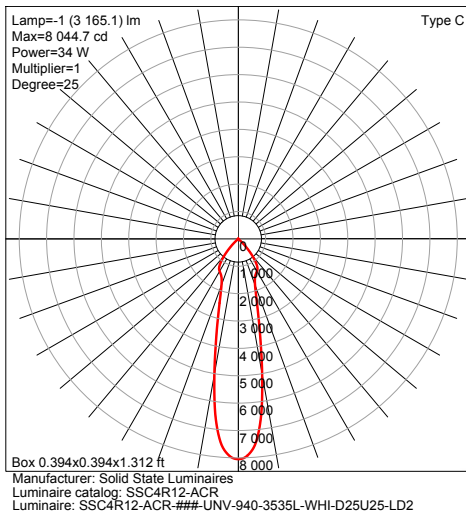

SSC4R12 Four-Inch Round Seamless Indoor Cylinder

LUMENS / WATTAGE typical

Model

SSC4R12 (4K)

LUMENS	WATTS
15L	16
20L	20
25L	25
30L	29
35L	34

CCT MULTIPLIER	
27K	0.89
30K	0.95
35K	0.99
40K	1.00
50K	1.01

Note: 83CRI $\leq$ 1.18
Consult factory.

0-10V Approved Dimmer List	
Manufacturer	Manufacturer Part Number
Lutron	Diva DVSTV-XX
	Diva DVSTV-453PH-WH1
Leviton	Illumatech 010-IP710-DLZ

PHOTOMETRICS - DOWN LIGHT

Due to continuous development and improvements, specifications are subject to change without notice.
Product use certifies agreement to Solid State Luminaires terms and conditions.