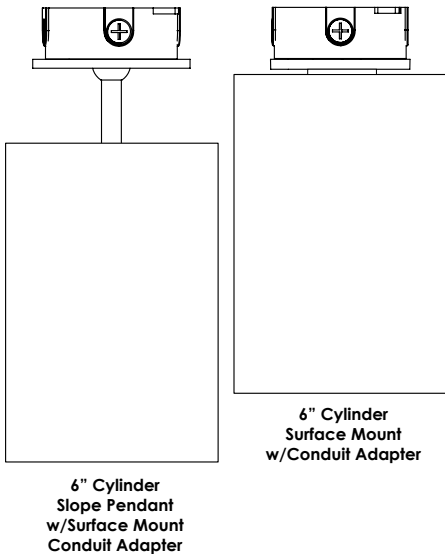

SSC6D Six-Inch Round Seamless Indoor Cylinder

CO Option

Surface Mount Conduit Adapter

Surface Mount Conduit Adapter can be added to any of the AC, CM, SF and SPM Mounts