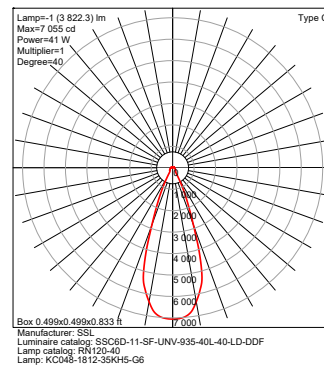

SSC6D Six-Inch Round Seamless Indoor Cylinder

LUMENS / WATTAGE typical

Model	Watts	935
SSC6D	5 W	500 lm
	9 W	1000 lm
	13 W	1500 lm
	18 W	2000 lm
	23 W	2500 lm
	27 W	3000 lm
	32 W	3500 lm
	37 W	4000 lm
	42 W	4500 lm
	46 W	5000 lm
	53 W	5500 lm
60 W	6000 lm	

IES Multiplier	
Color	Multiplier
927	0.95
930	0.98
935	1.00
940	1.01
957	1.04
830	1.26
840	1.29

TRIAC & ELV Approved Dimmer List	
Manufacturer	Manufacturer Part Number
Lutron	Glyder GLV-600
	Diva DVLV-600P
	Diva DV-600P
	Diva DVELV-600P(303)
	Maestro MALV-600
	Nova T NT-1000
	Nova T NTELV-600
Leviton	Skylark SLV-600P
	RadioRA2-10ND
	SureSlide 6633
Illumatech IPE04	

0-10V Approved Dimmer List	
Manufacturer	Manufacturer Part Number
Lutron	Diva DVSTV-XX
	Diva DVSTV-453PH-WH1
Leviton	Illumatech 010-IP710-DLZ

PHOTOMETRICS

(Below photos and graphs are shown with frosted drop diffusers.)