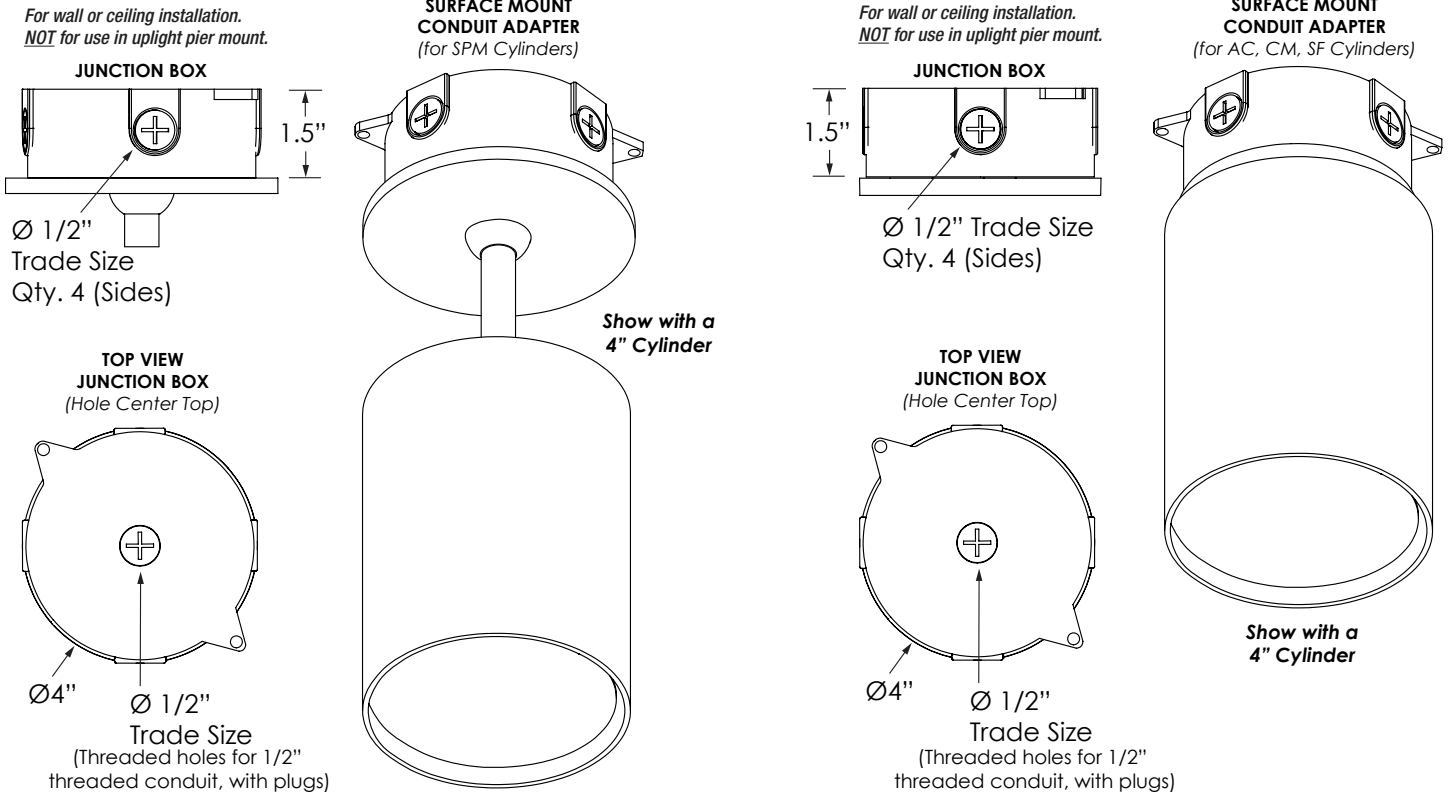

SSC6D Six-Inch Round Seamless Indoor Cylinder

CO Option

Surface Mount Conduit Adapter

Surface Mount Conduit Adapter can be added to any of the AC, CM, SF and SPM Mounts

SSC6D Six-Inch Round Seamless Indoor Cylinder