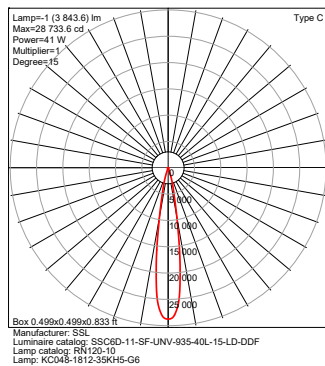

SSC6D Six-Inch Round Seamless Indoor Cylinder

LUMENS / WATTAGE typical

Model	Watts	935
SSC6D	5 W	500 lm
	9 W	1000 lm
	13 W	1500 lm
	18 W	2000 lm
	23 W	2500 lm
	27 W	3000 lm
	32 W	3500 lm
	37 W	4000 lm
	42 W	4500 lm
	46 W	5000 lm
	53 W	5500 lm
60 W	6000 lm	

IES Multiplier	
Color	Multiplier
927	0.95
930	0.98
935	1.00
940	1.01
957	1.04
830	1.26
840	1.29

TRIAC & ELV Approved Dimmer List	
Manufacturer	Manufacturer Part Number
Lutron	Glyder GLV-600
	Diva DVLV-600P
	Diva DV-600P
	Diva DVELV-600P(303)
	Maestro MALV-600
	Nova T NT-1000
	Nova T NTELV-600
Leviton	Skylark SLV-600P
	RadioRA2-10ND
	SureSlide 6633
Illumatech IPE04	

0-10V Approved Dimmer List	
Manufacturer	Manufacturer Part Number
Lutron	Diva DVSTV-XX
	Diva DVSTV-453PH-WH1
Leviton	Illumatech 010-IP710-DLZ

PHOTOMETRICS

(Below photos and graphs are shown with frosted drop diffusers.)