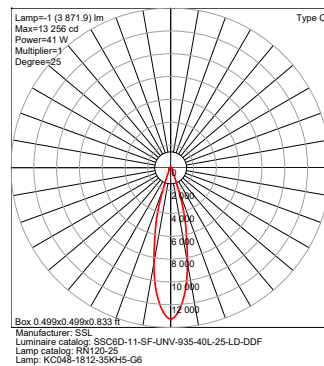

SSC6D Six-Inch Round Seamless Indoor Cylinder

LUMENS / WATTAGE typical

Model	Watts	935
SSC6D	5 W	500 lm
	9 W	1000 lm
	13 W	1500 lm
	18 W	2000 lm
	23 W	2500 lm
	27 W	3000 lm
	32 W	3500 lm
	37 W	4000 lm
	42 W	4500 lm
	46 W	5000 lm
	53 W	5500 lm
60 W	6000 lm	

IES Multiplier	
Color	Multiplier
927	0.95
930	0.98
935	1.00
940	1.01
957	1.04
830	1.26
840	1.29

TRIAC & ELV Approved Dimmer List	
Manufacturer	Manufacturer Part Number
Lutron	Glyder GLV-600
	Diva DVLV-600P
	Diva DV-600P
	Diva DVELV-600P(303)
	Maestro MALV-600
	Nova T NT-1000
	Nova T NTELV-600
Leviton	Skylark SLV-600P
	RadioRA2-10ND
	SureSlide 6633
Illumatech IPE04	

0-10V Approved Dimmer List	
Manufacturer	Manufacturer Part Number
Lutron	Diva DVSTV-XX
	Diva DVSTV-453PH-WH1
Leviton	Illumatech 010-IP710-DLZ

PHOTOMETRICS

(Below photos and graphs are shown with frosted drop diffusers.)