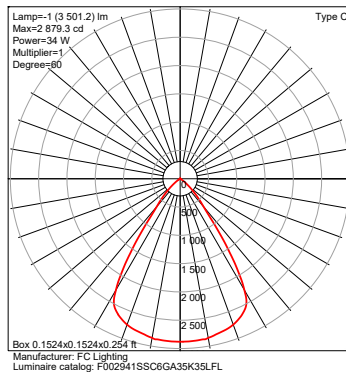

SSC6GA Six-Inch Round Seamless Indoor Cylinder

LUMENS / WATTAGE nominal

Model	Watts	940
SSC6GA	18 W	2000 lm
	23 W	2500 lm
	27 W	3000 lm
	34 W	3500 lm

IES Multiplier	
Color	Multiplier
927	0.93
930	0.97
935	0.99
940	1.00

*83CRI≤1.15 Consult factory.

TRIAC & ELV Approved Dimmer List	
Manufacturer	Manufacturer Part Number
Lutron	Glyder GLV-600
	Diva DVLV-600P
	Diva DV-600P
	Diva DVELV-600P(303)
	Maestro MALV-600
	Nova T NT-1000
	Nova T NTELV-600
Leviton	Skylark SLV-600P
	RadioRA2-10ND
	SureSlide 6633
	Illumatech IPE04

0-10V Approved Dimmer List	
Manufacturer	Manufacturer Part Number
Lutron	Diva DVSTV-XX
	Diva DVSTV-453PH-WH1
Leviton	Illumatech 010-IP710-DLZ

PHOTOMETRICS