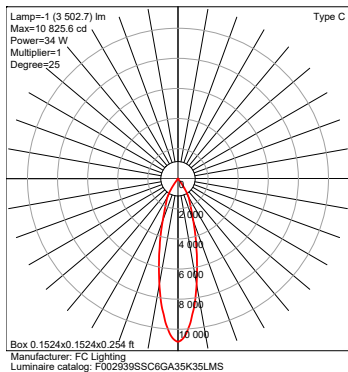

SSC6GA Six-Inch Round Seamless Indoor Cylinder

LUMENS / WATTAGE nominal

Model	Watts	940
SSC6GA	18 W	2000 lm
	23 W	2500 lm
	27 W	3000 lm
	34 W	3500 lm

IES Multiplier	
Color	Multiplier
927	0.93
930	0.97
935	0.99
940	1.00

*83CRI≤1.15 Consult factory.

TRIAC & ELV Approved Dimmer List	
Manufacturer	Manufacturer Part Number
Lutron	Glyder GLV-600
	Diva DVLV-600P
	Diva DV-600P
	Diva DVELV-600P(303)
	Maestro MALV-600
	Nova T NT-1000
	Nova T NTELV-600
Leviton	Skylark SLV-600P
	RadioRA2-10ND
	SureSlide 6633
	Illumatech IPE04

0-10V Approved Dimmer List	
Manufacturer	Manufacturer Part Number
Lutron	Diva DVSTV-XX
	Diva DVSTV-453PH-WH1
Leviton	Illumatech 010-IP710-DLZ

PHOTOMETRICS