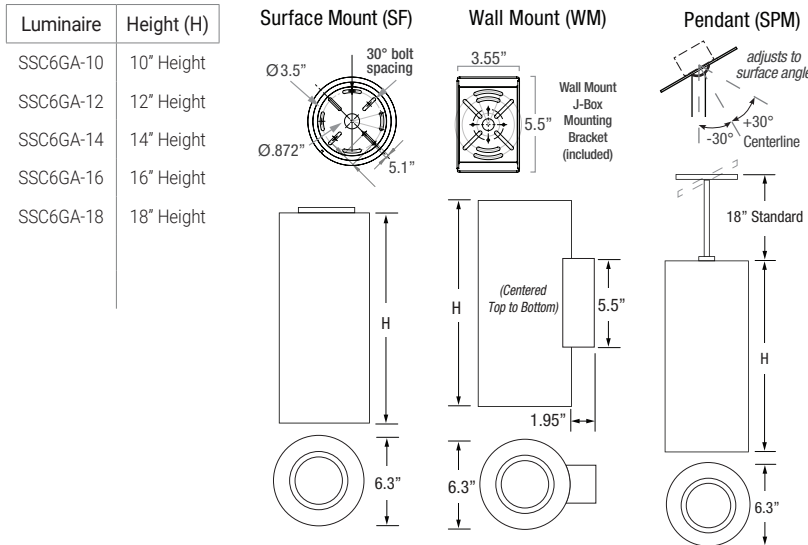

PHYSICAL

Mounting: Slope pendant, surface or wall mounts with twist-lock canopy or through drywall using optional mud ring adapter.
Housing: Marine grade, corrosion resistant, solid aluminum extrusion, high pressure die-cast aluminum components, black baffle.
Finish: Six stage chemical iron phosphate conversion pre-treatment. Polyester powder coat finish, 18 µm minimum, 3,000 hour salt spray test (ASTM B117) AAMA 2603 specification.
Warranty: 5-Year limited warranty
Lens: IK05 impact compliant, clear anti-glare tempered glass
Ingress Protection: Dry or damp locations IP43 rated
Weight: 8-12 lbs (Depending on Length)
Operating Temperature: -22°F to 122°F (-30°C to 50°C)

PHYSICAL DIMENSIONS

Date:	Approved:
Type:	
Fixture:	
Project:	

SSC6GA Six-Inch Round Seamless Indoor Cylinder

PRODUCT CODE

EXAMPLE: SSC6GA-10-SPM18-UNV-930-10L-BKI-15-TD

MODEL	HEIGHT	MOUNTING	SUSP. LENGTH	VOLTAGE	COLOR	LUMENS	FINISH	OPTIC	DIMMING	OPTIONS
SSC6GA										