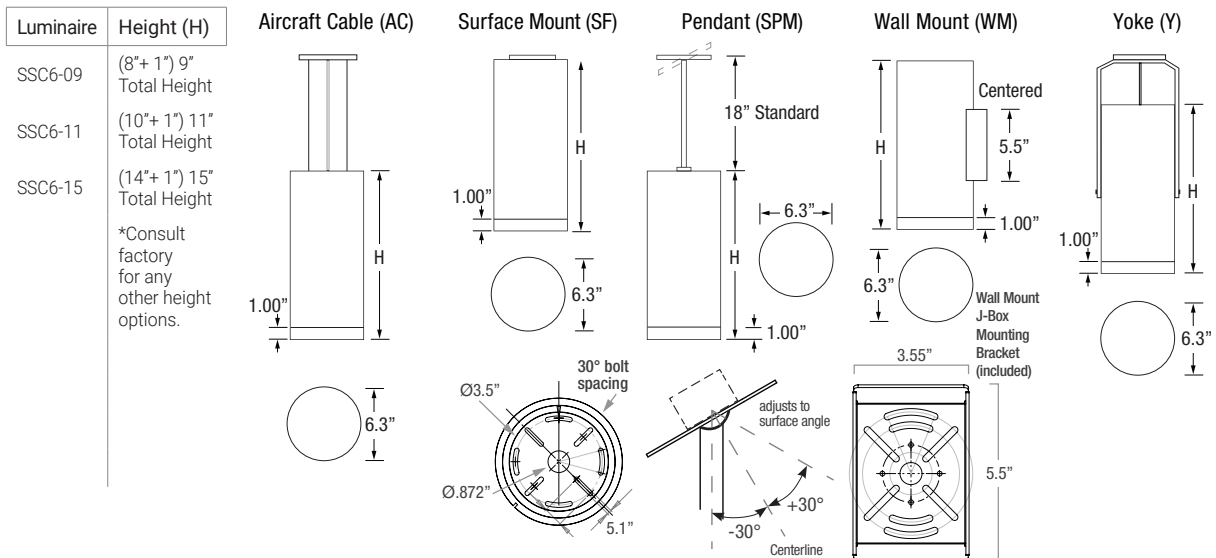

PHYSICAL DIMENSIONS

Due to continuous development and improvements, specifications are subject to change without notice. Product use certifies agreement to Solid State Luminaires terms and conditions.