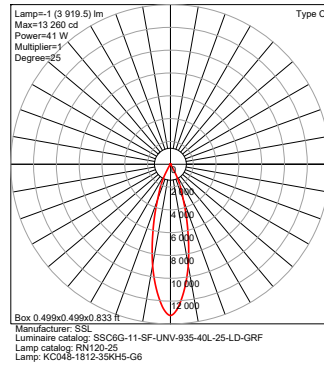

SSC6G Six-Inch Round Seamless Indoor Cylinder

LUMENS / WATTAGE typical

Model	Watts	935
SSC6G	5 W	500 lm
	9 W	1000 lm
	13 W	1500 lm
	18 W	2000 lm
	23 W	2500 lm
	27 W	3000 lm
	32 W	3500 lm
	37 W	4000 lm
	42 W	4500 lm
	46 W	5000 lm
	53 W	5500 lm

IES Multiplier	
Color	Multiplier
927	0.95
930	0.98
935	1.00
940	1.01
957	1.04
830	1.26
840	1.29

TRIAC & ELV Approved Dimmer List	
Manufacturer	Manufacturer Part Number
Lutron	Glyder GLV-600
	Diva DVLV-600P
	Diva DV-600P
	Diva DVELV-600P(303)
	Maestro MALV-600
	Nova T NT-1000
	Nova T NTELV-600
Leviton	Skylark SLV-600P
	RadioRA2-10ND
	SureSlide 6633
	Illuminatech IPE04

0-10V Approved Dimmer List	
Manufacturer	Manufacturer Part Number
Lutron	Diva DVSTV-XX
	Diva DVSTV-453PH-WH1
Leviton	Illuminatech 010-IP710-DLZ

PHOTOMETRICS

(Below photos and graphs are shown with frosted glow rings.)