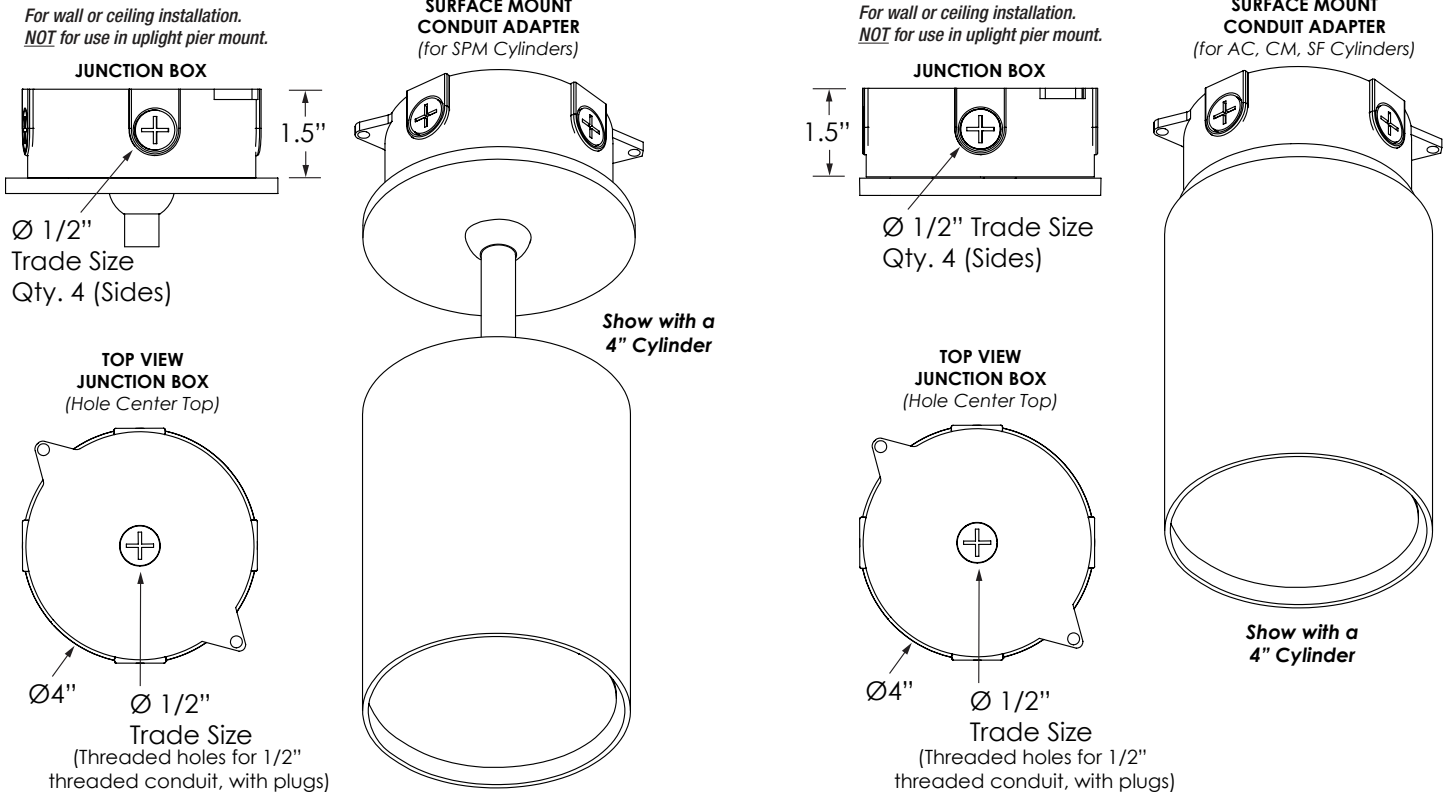

SSC6G Six-Inch Round Seamless Indoor Cylinder

CO Option

Surface Mount Conduit Adapter

Surface Mount Conduit Adapter can be added to any of the AC, CM, SF and SPM Mounts