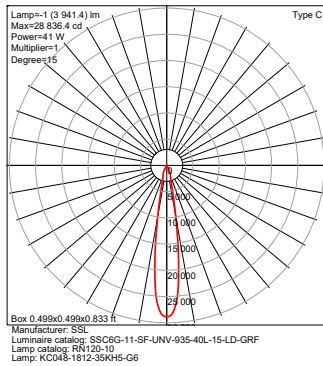

SSC6G Six-Inch Round Seamless Indoor Cylinder

LUMENS / WATTAGE typical

Model	Watts	935
SSC6G	5 W	500 lm
	9 W	1000 lm
	13 W	1500 lm
	18 W	2000 lm
	23 W	2500 lm
	27 W	3000 lm
	32 W	3500 lm
	37 W	4000 lm
	42 W	4500 lm
	46 W	5000 lm
	53 W	5500 lm

IES Multiplier	
Color	Multiplier
927	0.95
930	0.98
935	1.00
940	1.01
957	1.04
830	1.26
840	1.29

TRIAC & ELV Approved Dimmer List	
Manufacturer	Manufacturer Part Number
Lutron	Glyder GLV-600
	Diva DVLV-600P
	Diva DV-600P
	Diva DVELV-600P(303)
	Maestro MALV-600
	Nova T NT-1000
	Nova T NTELV-600
Leviton	Skylark SLV-600P
	RadioRA2-10ND
	SureSlide 6633
	Illuminatech IPE04

0-10V Approved Dimmer List	
Manufacturer	Manufacturer Part Number
Lutron	Diva DVSTV-XX
	Diva DVSTV-453PH-WH1
Leviton	Illuminatech 010-IP710-DLZ

PHOTOMETRICS

(Below photos and graphs are shown with frosted glow rings.)