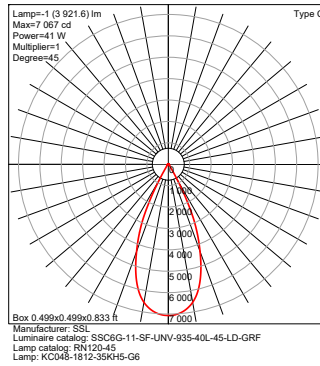

SSC6G Six-Inch Round Seamless Indoor Cylinder

LUMENS / WATTAGE typical

Model	Watts	935
SSC6G	5 W	500 lm
	9 W	1000 lm
	13 W	1500 lm
	18 W	2000 lm
	23 W	2500 lm
	27 W	3000 lm
	32 W	3500 lm
	37 W	4000 lm
	42 W	4500 lm
	46 W	5000 lm
	53 W	5500 lm

IES Multiplier	
Color	Multiplier
927	0.95
930	0.98
935	1.00
940	1.01
957	1.04
830	1.26
840	1.29

TRIAC & ELV Approved Dimmer List	
Manufacturer	Manufacturer Part Number
Lutron	Glyder GLV-600
	Diva DVLV-600P
	Diva DV-600P
	Diva DVELV-600P(303)
	Maestro MALV-600
	Nova T NT-1000
	Nova T NTELV-600
Leviton	Skylark SLV-600P
	RadioRA2-10ND
	SureSlide 6633
	Illuminatech IPE04

0-10V Approved Dimmer List	
Manufacturer	Manufacturer Part Number
Lutron	Diva DVSTV-XX
	Diva DVSTV-453PH-WH1
Leviton	Illuminatech 010-IP710-DLZ

PHOTOMETRICS

(Below photos and graphs are shown with frosted glow rings.)