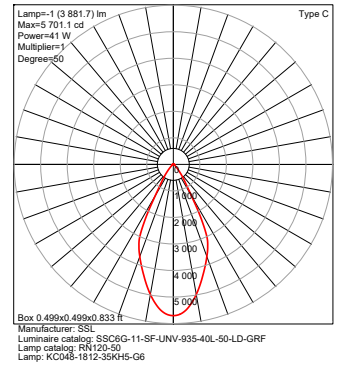

SSC6G Six-Inch Round Seamless Indoor Cylinder

LUMENS / WATTAGE typical

Model	Watts	935
SSC6G	5 W	500 lm
	9 W	1000 lm
	13 W	1500 lm
	18 W	2000 lm
	23 W	2500 lm
	27 W	3000 lm
	32 W	3500 lm
	37 W	4000 lm
	42 W	4500 lm
	46 W	5000 lm
	53 W	5500 lm

IES Multiplier	
Color	Multiplier
927	0.95
930	0.98
935	1.00
940	1.01
957	1.04
830	1.26
840	1.29

TRIAC & ELV Approved Dimmer List	
Manufacturer	Manufacturer Part Number
Lutron	Glyder GLV-600
	Diva DVLV-600P
	Diva DV-600P
	Diva DVELV-600P(303)
	Maestro MALV-600
	Nova T NT-1000
	Nova T NTELV-600
Leviton	Skylark SLV-600P
	RadioRA2-10ND
	SureSlide 6633
	Illuminatech IPE04

0-10V Approved Dimmer List	
Manufacturer	Manufacturer Part Number
Lutron	Diva DVSTV-XX
	Diva DVSTV-453PH-WH1
Leviton	Illuminatech 010-IP710-DLZ

PHOTOMETRICS

(Below photos and graphs are shown with frosted glow rings.)