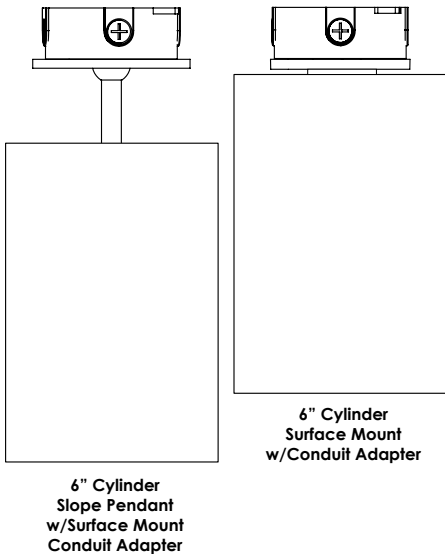

SSC6G Six-Inch Round Seamless Indoor Cylinder

CO Option

Surface Mount Conduit Adapter

Surface Mount Conduit Adapter can be added to any of the AC, CM, SF and SPM Mounts