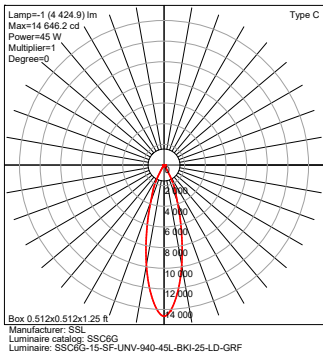

SSC6G Six-Inch Round Seamless Indoor Cylinder

LUMENS / WATTAGE nominal

Model	Watts	940
SSC6G	6.4 W	500 lm
	10 W	1000 lm
	14 W	1500 lm
	19 W	2000 lm
	24 W	2500 lm
	29 W	3000 lm
	34 W	3500 lm
	40 W	4000 lm
	45 W	4500 lm
	51 W	5000 lm
	55 W	5500 lm
	61 W	6000 lm
	67 W	6500 lm
	72 W	7000 lm
78 W	7500 lm	
82 W	8000 lm	

IES Multiplier	
Color	Multiplier
927	0.92
930	0.95
935	0.98
940	1.00

TRIAC & ELV Approved Dimmer List	
Manufacturer	Manufacturer Part Number
Lutron	Glyder GLV-600
	Diva DVLV-600P
	Diva DV-600P
	Diva DVELV-600P(303)
	Maestro MALV-600
	Nova T NT-1000
	Nova T NTELV-600
Leviton	Skylark SLV-600P
	RadioRA2-10ND
	SureSlide 6633
	Illumatech IPE04

0-10V Approved Dimmer List	
Manufacturer	Manufacturer Part Number
Lutron	Diva DVSTV-XX
	Diva DVSTV-453PH-WH1
Leviton	Illumatech 010-IP710-DLZ

PHOTOMETRICS (Below photos and graphs are shown with frosted glow rings.)

Due to continuous development and improvements, specifications are subject to change without notice. Product use certifies agreement to Solid State Luminaires terms and conditions.