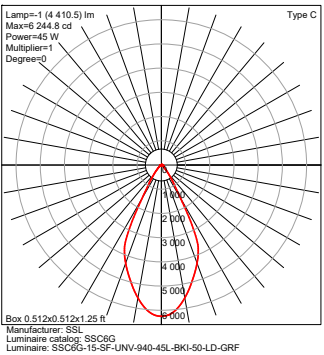

SSC6G Six-Inch Round Seamless Indoor Cylinder

LUMENS / WATTAGE nominal

Model	Watts	940
SSC6G	6.4 W	500 lm
	10 W	1000 lm
	14 W	1500 lm
	19 W	2000 lm
	24 W	2500 lm
	29 W	3000 lm
	34 W	3500 lm
	40 W	4000 lm
	45 W	4500 lm
	51 W	5000 lm
	55 W	5500 lm
	61 W	6000 lm
	67 W	6500 lm
	72 W	7000 lm
78 W	7500 lm	
82 W	8000 lm	

IES Multiplier	
Color	Multiplier
927	0.92
930	0.95
935	0.98
940	1.00

TRIAC & ELV Approved Dimmer List	
Manufacturer	Manufacturer Part Number
Lutron	Glyder GLV-600
	Diva DVLV-600P
	Diva DV-600P
	Diva DVELV-600P(303)
	Maestro MALV-600
	Nova T NT-1000
	Nova T NTELV-600
Leviton	Skylark SLV-600P
	RadioRA2-10ND
	SureSlide 6633
	Illumatech IPE04

0-10V Approved Dimmer List	
Manufacturer	Manufacturer Part Number
Lutron	Diva DVSTV-XX
	Diva DVSTV-453PH-WH1
Leviton	Illumatech 010-IP710-DLZ

PHOTOMETRICS (Below photos and graphs are shown with frosted glow rings.)

Due to continuous development and improvements, specifications are subject to change without notice. Product use certifies agreement to Solid State Luminaires terms and conditions.