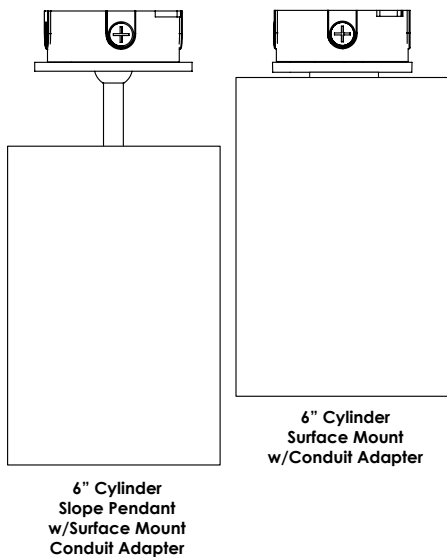

SSC6G Six-Inch Round Seamless Indoor Cylinder

CO Option

Surface Mount Conduit Adapter

Surface Mount Conduit Adapter can be added to any of the AC, CM, SF and SPM Mounts