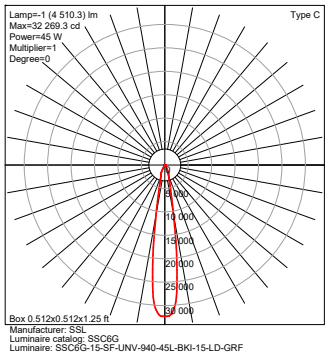

SSC6G Six-Inch Round Seamless Indoor Cylinder

LUMENS / WATTAGE nominal

Model	Watts	940
SSC6G	6.4 W	500 lm
	10 W	1000 lm
	14 W	1500 lm
	19 W	2000 lm
	24 W	2500 lm
	29 W	3000 lm
	34 W	3500 lm
	40 W	4000 lm
	45 W	4500 lm
	51 W	5000 lm
	55 W	5500 lm
	61 W	6000 lm
	67 W	6500 lm
	72 W	7000 lm
78 W	7500 lm	
82 W	8000 lm	

IES Multiplier	
Color	Multiplier
927	0.92
930	0.95
935	0.98
940	1.00

TRIAC & ELV Approved Dimmer List	
Manufacturer	Manufacturer Part Number
Lutron	Glyder GLV-600
	Diva DVLV-600P
	Diva DV-600P
	Diva DVELV-600P(303)
	Maestro MALV-600
	Nova T NT-1000
	Nova T NTELV-600
Leviton	Skylark SLV-600P
	RadioRA2-10ND
	SureSlide 6633
	Illumatech IPE04

0-10V Approved Dimmer List	
Manufacturer	Manufacturer Part Number
Lutron	Diva DVSTV-XX
	Diva DVSTV-453PH-WH1
Leviton	Illumatech 010-IP710-DLZ

PHOTOMETRICS (Below photos and graphs are shown with frosted glow rings.)

Due to continuous development and improvements, specifications are subject to change without notice. Product use certifies agreement to Solid State Luminaires terms and conditions.