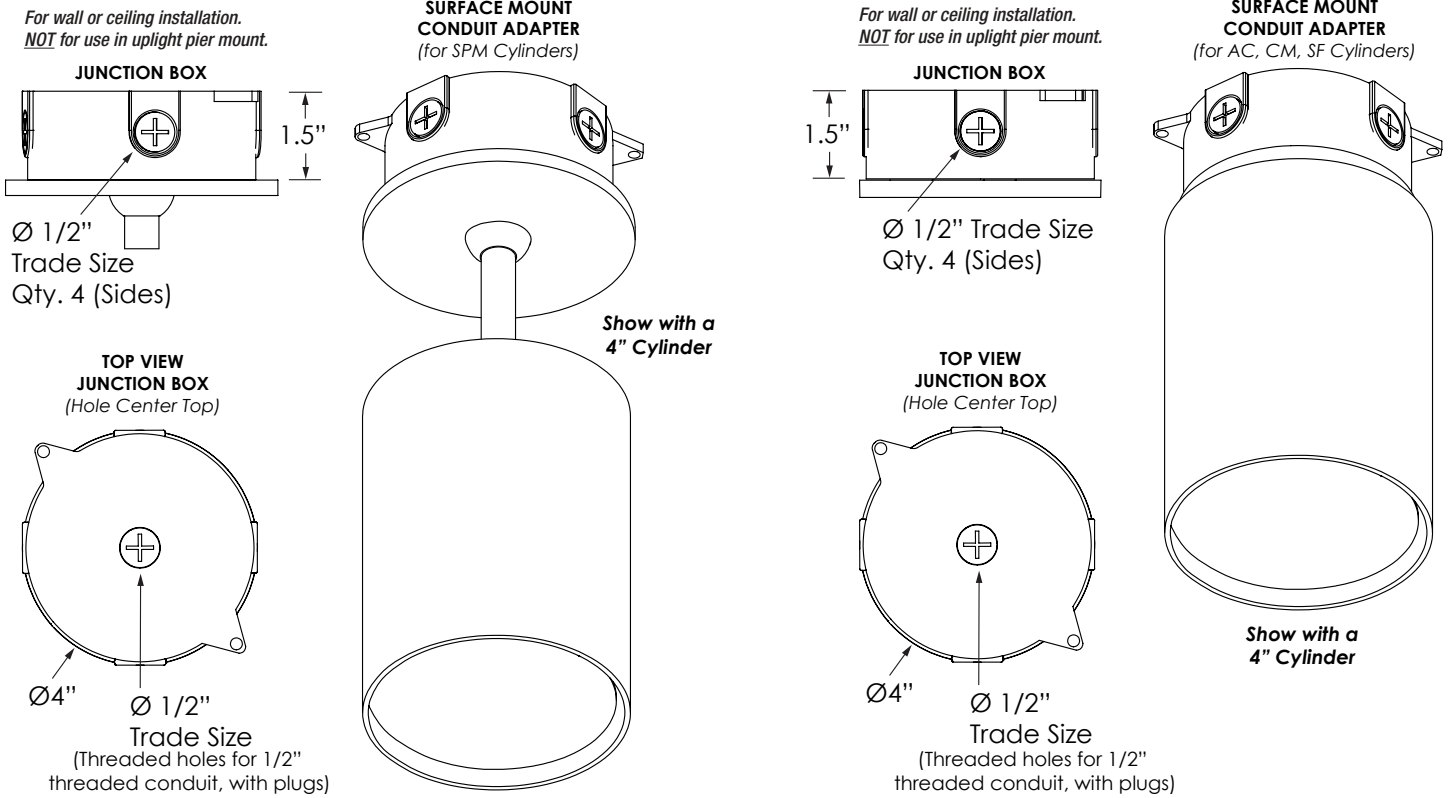

SSC6G Six-Inch Round Seamless Indoor Cylinder

CO Option

Surface Mount Conduit Adapter

Surface Mount Conduit Adapter can be added to any of the AC, CM, SF and SPM Mounts