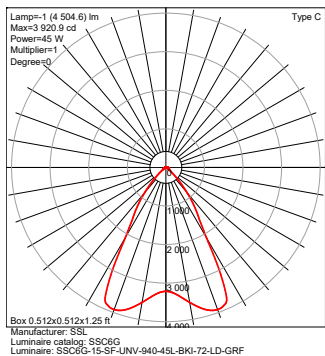

SSC6G Six-Inch Round Seamless Indoor Cylinder

LUMENS / WATTAGE nominal

Model	Watts	940
SSC6G	6.4 W	500 lm
	10 W	1000 lm
	14 W	1500 lm
	19 W	2000 lm
	24 W	2500 lm
	29 W	3000 lm
	34 W	3500 lm
	40 W	4000 lm
	45 W	4500 lm
	51 W	5000 lm
	55 W	5500 lm
	61 W	6000 lm
	67 W	6500 lm
	72 W	7000 lm
78 W	7500 lm	
82 W	8000 lm	

IES Multiplier	
Color	Multiplier
927	0.92
930	0.95
935	0.98
940	1.00

TRIAC & ELV Approved Dimmer List	
Manufacturer	Manufacturer Part Number
Lutron	Glyder GLV-600
	Diva DVLV-600P
	Diva DV-600P
	Diva DVELV-600P(303)
	Maestro MALV-600
	Nova T NT-1000
	Nova T NTELV-600
Leviton	Skylark SLV-600P
	RadioRA2-10ND
	SureSlide 6633
	Illumatech IPE04

0-10V Approved Dimmer List	
Manufacturer	Manufacturer Part Number
Lutron	Diva DVSTV-XX
	Diva DVSTV-453PH-WH1
Leviton	Illumatech 010-IP710-DLZ

PHOTOMETRICS (Below photos and graphs are shown with frosted glow rings.)

Due to continuous development and improvements, specifications are subject to change without notice. Product use certifies agreement to Solid State Luminaires terms and conditions.