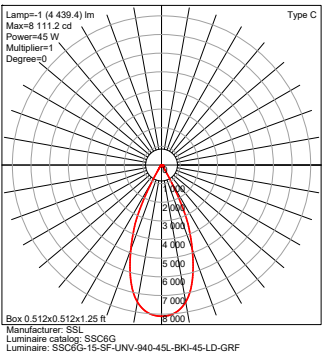

SSC6G Six-Inch Round Seamless Indoor Cylinder

LUMENS / WATTAGE nominal

Model	Watts	940
SSC6G	6.4 W	500 lm
	10 W	1000 lm
	14 W	1500 lm
	19 W	2000 lm
	24 W	2500 lm
	29 W	3000 lm
	34 W	3500 lm
	40 W	4000 lm
	45 W	4500 lm
	51 W	5000 lm
	55 W	5500 lm
	61 W	6000 lm
	67 W	6500 lm
	72 W	7000 lm
78 W	7500 lm	
82 W	8000 lm	

IES Multiplier	
Color	Multiplier
927	0.92
930	0.95
935	0.98
940	1.00

TRIAC & ELV Approved Dimmer List	
Manufacturer	Manufacturer Part Number
Lutron	Glyder GLV-600
	Diva DVLV-600P
	Diva DV-600P
	Diva DVELV-600P(303)
	Maestro MALV-600
	Nova T NT-1000
	Nova T NTELV-600
Leviton	Skylark SLV-600P
	RadioRA2-10ND
	SureSlide 6633
	Illumatech IPE04

0-10V Approved Dimmer List	
Manufacturer	Manufacturer Part Number
Lutron	Diva DVSTV-XX
	Diva DVSTV-453PH-WH1
Leviton	Illumatech 010-IP710-DLZ

PHOTOMETRICS (Below photos and graphs are shown with frosted glow rings.)

Due to continuous development and improvements, specifications are subject to change without notice. Product use certifies agreement to Solid State Luminaires terms and conditions.