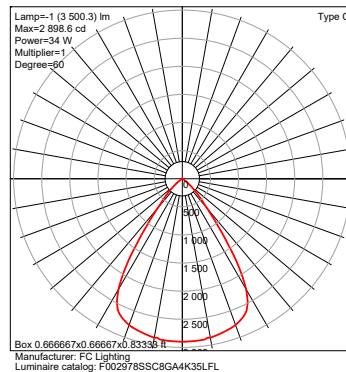

SSC8GA Eight-Inch Round Seamless Indoor Cylinder

LUMENS / WATTAGE nominal

Model	Watts	940
SSC8GA	18 W	2000 lm
	23 W	2500 lm
	27 W	3000 lm
	34 W	3500 lm

IES Multiplier	
Color	Multiplier
927	0.93
930	0.97
935	0.99
940	1.00

*83CRI@1.15 Consult factory.

TRIAC & ELV Approved Dimmer List	
Manufacturer	Manufacturer Part Number
Lutron	Glyder GLV-600
	Diva DVLV-600P
	Diva DV-600P
	Diva DVELV-600P(303)
	Maestro MALV-600
	Nova T NT-1000
	Nova T NTELV-600
Leviton	Skylark SLV-600P
	RadioRA2-10ND
	SureSlide 6633
	illumatech IPE04

0-10V Approved Dimmer List	
Manufacturer	Manufacturer Part Number
Lutron	Diva DVSTV-XX
	Diva DVSTV-453PH-WH1
Leviton	illumatech 010-IP710-DLZ

PHOTOMETRICS