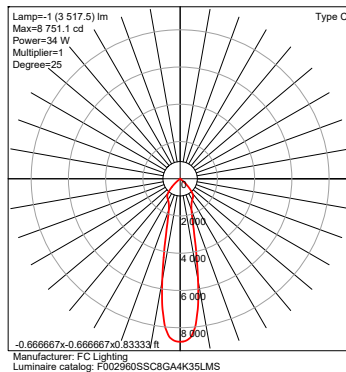

SSC8GA Eight-Inch Round Seamless Indoor Cylinder

LUMENS / WATTAGE nominal

Model	Watts	940
SSC8GA	18 W	2000 lm
	23 W	2500 lm
	27 W	3000 lm
	34 W	3500 lm

IES Multiplier	
Color	Multiplier
927	0.93
930	0.97
935	0.99
940	1.00

*83CRI@1.15 Consult factory.

TRIAC & ELV Approved Dimmer List	
Manufacturer	Manufacturer Part Number
Lutron	Glyder GLV-600
	Diva DVLV-600P
	Diva DV-600P
	Diva DVELV-600P(303)
	Maestro MALV-600
	Nova T NT-1000
	Nova T NTELV-600
Leviton	Skylark SLV-600P
	RadioRA2-10ND
	SureSlide 6633
	illumatech IPE04

0-10V Approved Dimmer List	
Manufacturer	Manufacturer Part Number
Lutron	Diva DVSTV-XX
	Diva DVSTV-453PH-WH1
Leviton	illumatech 010-IP710-DLZ

PHOTOMETRICS