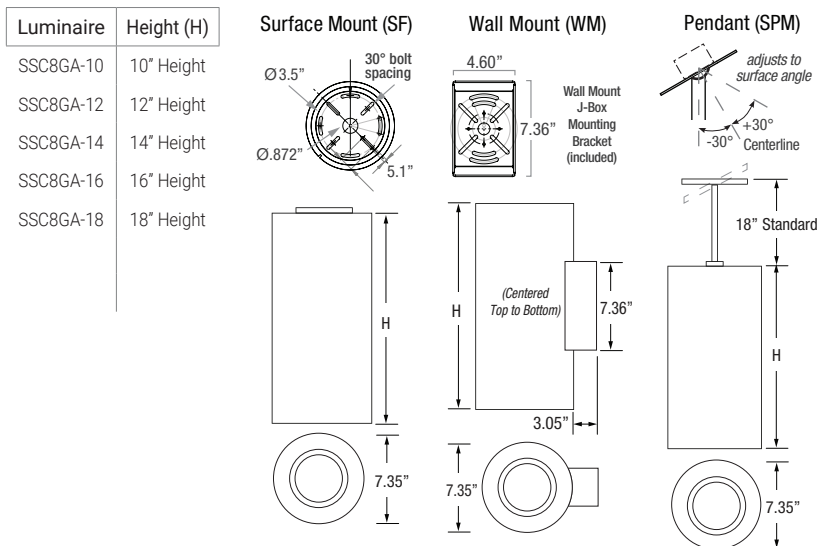

Date: _____
 Type: _____
 Fixture: _____
 Project: _____

Approved: _____

SSC8GA Eight-Inch Round Seamless Indoor Cylinder

Adjustable Gimbal Ring without Battery Backup

FEATURES

- Up to 3500 lumens (4000K)
- No visible seams or fasteners
- Tool-less field interchangeable optics
- Quick twist-lock mounting
- Adjustable gimbal
- 93 CRI with 2 SDCM

PHYSICAL

Mounting: Slope pendant and surface mounts with twist-lock canopy, wall mount or through drywall using optional mud ring adapter.
Housing: Marine grade, corrosion resistant, solid aluminum extrusion, high pressure die-cast aluminum components, black baffle.
Finish: Six stage chemical iron phosphate conversion pre-treatment. Polyester powder coat finish, 18 µm minimum, 3,000 hour salt spray test (ASTM B117) AAMA 2603 specification.
Warranty: 5-Year limited warranty
Lens: IK05 impact compliant, clear anti-glare tempered glass
Ingress Protection: Dry or damp locations IP43 rated
Vibration Resistance: Seismic rated AC-156
Weight: 8-12 lbs (Depending on Length)
Operating Temperature: -22°F to 122°F (-30°C to 50°C)

PHYSICAL DIMENSIONS

Date: _____
 Type: _____
 Fixture: _____
 Project: _____

Approved: _____

SSC8GA Eight-Inch Round Seamless Indoor Cylinder

PRODUCT CODE

EXAMPLE: SSC8GA-10-SPM18-UNV-930-10L-BKI-15-TD

MODEL	HEIGHT	MOUNTING	SUSP. LENGTH	VOLTAGE	COLOR	LUMENS	FINISH	OPTIC	DIMMING	OPTIONS
SSC8GA										