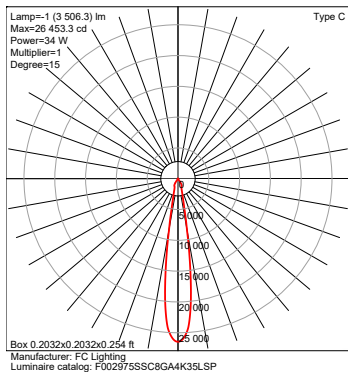

SSC8GA Eight-Inch Round Seamless Indoor Cylinder

LUMENS / WATTAGE nominal

Model	Watts	940
SSC8GA	18 W	2000 lm
	23 W	2500 lm
	27 W	3000 lm
	34 W	3500 lm

IES Multiplier	
Color	Multiplier
927	0.93
930	0.97
935	0.99
940	1.00

*83CRI@1.15 Consult factory.

TRIAC & ELV Approved Dimmer List	
Manufacturer	Manufacturer Part Number
Lutron	Glyder GLV-600
	Diva DVLV-600P
	Diva DV-600P
	Diva DVELV-600P(303)
	Maestro MALV-600
	Nova T NT-1000
	Nova T NTELV-600
Leviton	Skylark SLV-600P
	RadioRA2-10ND
	SureSlide 6633
	illumatech IPE04

0-10V Approved Dimmer List	
Manufacturer	Manufacturer Part Number
Lutron	Diva DVSTV-XX
	Diva DVSTV-453PH-WH1
Leviton	illumatech 010-IP710-DLZ

PHOTOMETRICS