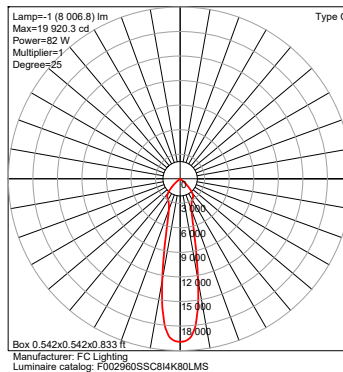

SSC8 Eight-Inch Round Seamless Indoor Cylinder

LUMENS / WATTAGE typical

Model	Watts	940
SSC8	22 W	2000 lm
	27 W	2500 lm
	33 W	3000 lm
	38 W	3500 lm
	44 W	4000 lm
	47 W	4500 lm
	49 W	5000 lm
	55 W	5500 lm
	60W	6000 lm
	66W	6500 lm
	74W	7000 lm
	82W	7500 lm

IES Multiplier	
Color	Multiplier
927	0.93
930	0.97
935	0.99
940	1.00

*83CRI≤1.15 Consult factory.

TRIAC & ELV Approved Dimmer List	
Manufacturer	Manufacturer Part Number
Lutron	Glyder GLV-600
	Diva DVLV-600P
	Diva DV-600P
	Diva DVELV-600P(303)
	Maestro MALV-600
	Nova T NT-1000
	Nova T NTELV-600
Leviton	Skylark SLV-600P
	RadioRA2-10ND
	SureSlide 6633
Illumatech IPE04	

0-10V Approved Dimmer List	
Manufacturer	Manufacturer Part Number
Lutron	Diva DVSTV-XX
	Diva DVSTV-453PH-WH1
Leviton	Illumatech 010-IP710-DLZ

PHOTOMETRICS