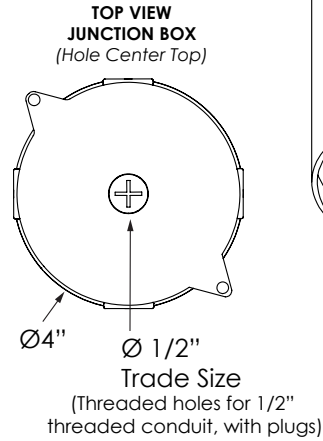

Surface Mount Conduit Adapter

For wall or ceiling installation.
NOT for use in upright pier mount.

**SURFACE MOUNT
CONDUIT ADAPTER**
(for SPM Cylinders)

For wall or ceiling installation.
NOT for use in upright pier mount.