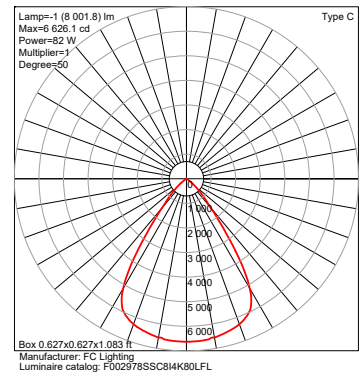

SSC8 Eight-Inch Round Seamless Indoor Cylinder

LUMENS / WATTAGE typical

Model	Watts	940
SSC8	22 W	2000 lm
	27 W	2500 lm
	33 W	3000 lm
	38 W	3500 lm
	44 W	4000 lm
	47 W	4500 lm
	49 W	5000 lm
	55 W	5500 lm
	60W	6000 lm
	66W	6500 lm
	74W	7000 lm
	82W	7500 lm

IES Multiplier	
Color	Multiplier
927	0.93
930	0.97
935	0.99
940	1.00

*83CRI≤1.15 Consult factory.

TRIAC & ELV Approved Dimmer List	
Manufacturer	Manufacturer Part Number
Lutron	Glyder GLV-600
	Diva DVLV-600P
	Diva DV-600P
	Diva DVELV-600P(303)
	Maestro MALV-600
	Nova T NT-1000
	Nova T NTELV-600
Leviton	Skylark SLV-600P
	RadioRA2-10ND
	SureSlide 6633
Illumatech IPE04	

0-10V Approved Dimmer List	
Manufacturer	Manufacturer Part Number
Lutron	Diva DVSTV-XX
	Diva DVSTV-453PH-WH1
Leviton	Illumatech 010-IP710-DLZ

PHOTOMETRICS