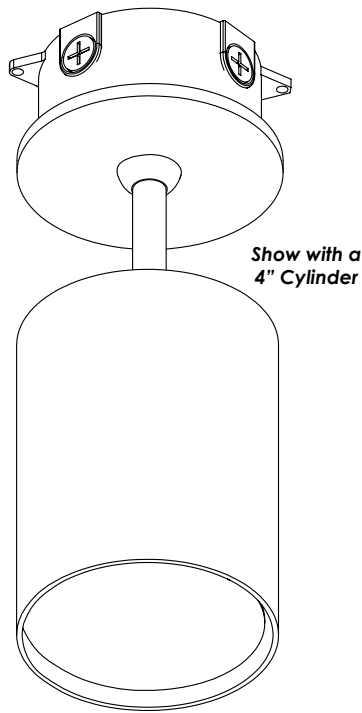

**SURFACE MOUNT
CONDUIT ADAPTER**
(for SPM Cylinders)