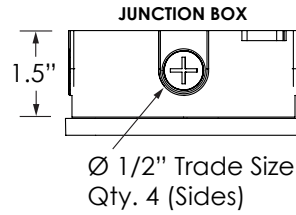

Surface Mount Conduit Adapter

For wall or ceiling installation.
NOT for use in upright pier mount.

**SURFACE MOUNT
CONDUIT ADAPTER**
(for SPM Cylinders)

For wall or ceiling installation.
NOT for use in upright pier mount.