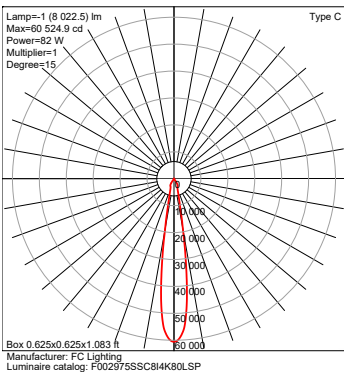

SSC8 Eight-Inch Round Seamless Indoor Cylinder

LUMENS / WATTAGE typical

Model	Watts	940
SSC8	22 W	2000 lm
	27 W	2500 lm
	33 W	3000 lm
	38 W	3500 lm
	44 W	4000 lm
	47 W	4500 lm
	49 W	5000 lm
	55 W	5500 lm
	60W	6000 lm
	66W	6500 lm
	74W	7000 lm
	82W	7500 lm

IES Multiplier	
Color	Multiplier
927	0.93
930	0.97
935	0.99
940	1.00

*83CRI≤1.15 Consult factory.

TRIAC & ELV Approved Dimmer List	
Manufacturer	Manufacturer Part Number
Lutron	Glyder GLV-600
	Diva DVLV-600P
	Diva DV-600P
	Diva DVELV-600P(303)
	Maestro MALV-600
	Nova T NT-1000
	Nova T NTELV-600
Leviton	Skylark SLV-600P
	RadioRA2-10ND
	SureSlide 6633
Illumatech IPE04	

0-10V Approved Dimmer List	
Manufacturer	Manufacturer Part Number
Lutron	Diva DVSTV-XX
	Diva DVSTV-453PH-WH1
Leviton	Illumatech 010-IP710-DLZ

PHOTOMETRICS