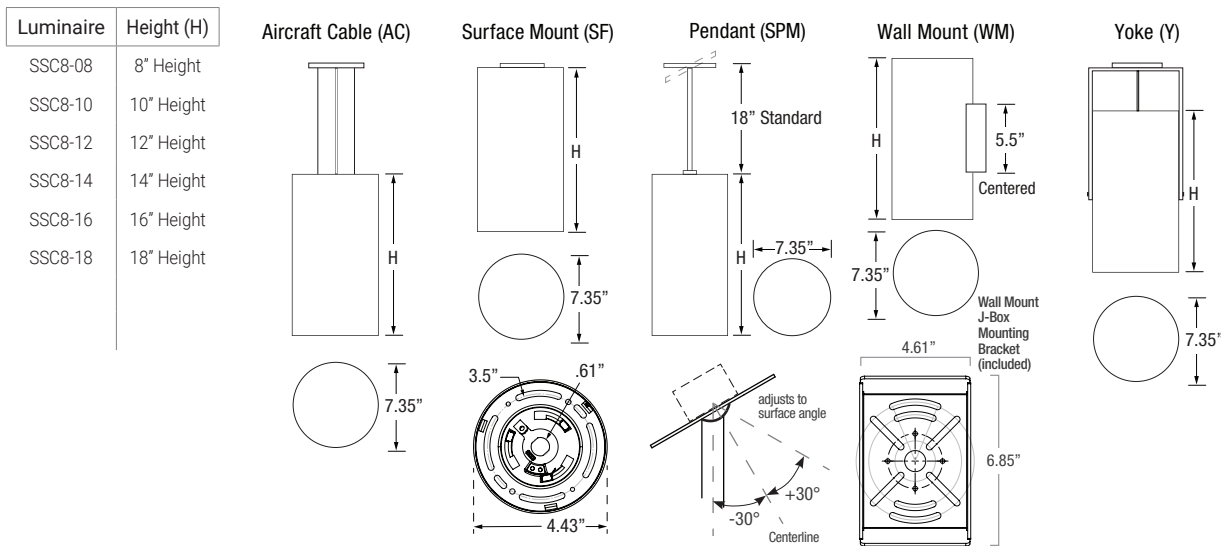

PHYSICAL

Mounting: Aircraft cable, slope pendant, surface, wall, yoke with twist-lock canopy or through drywall using optional mud ring adapter.
Housing: No visible seams or fasteners, marine grade, corrosion resistant, solid aluminum extrusion, high pressure die-cast aluminum components, colored baffle.
Finish: Six stage chemical iron phosphate conversion pre-treatment. Polyester powder coat finish, 18 µm minimum, 3,000 hour salt spray test (ASTM B117) AAMA 2603 specification.
Warranty: 5-Year limited warranty
Lens: IK05 impact compliant, clear anti-glare tempered glass. The Soft Field Lens option provides diffusion, reduces glare, and enhances visual comfort.
Ingress Protection: Dry or damp locations IP43 rated
Weight: 8-12 lbs (Depending on Length)
Operating Temperature: -22°F to 122°F (-30°C to 50°C)

PHYSICAL DIMENSIONS

Date: _____
 Type: _____
 Fixture: _____
 Project: _____

Approved: _____

SSC8 Eight-Inch Round Seamless Indoor Cylinder

PRODUCT CODE

EXAMPLE: SSC8-8-SPM18-UNV-930-10L-BKI-15-XA

MODEL	HEIGHT	MOUNTING	SUSP. LENGTH	VOLTAGE	COLOR	LUMENS	FINISH	OPTIC	DIMMING	OPTIONS
SSC8										

MODEL
SSC8

HEIGHT
8 8" Height
10 10" Height
12 12" Height
14 14" Height
16 16" Height
18 18" Height

MOUNTING
AC Aircraft Cable
SF Surface Mount
SPM Pendant Mount
WM Wall Mount
Y Yoke

AC/SPM SUSPENSION LENGTH
Specify the optional suspension length in inches. (Top of luminaire to ceiling) (AC & CM 4"-120" Max, Field Adjustable) (SPM 18" Standard, 6"-120" Max; 61"-120" w/LD & ET Only and stem comes in 2 sections) *Consult factory & price guide for other lengths.