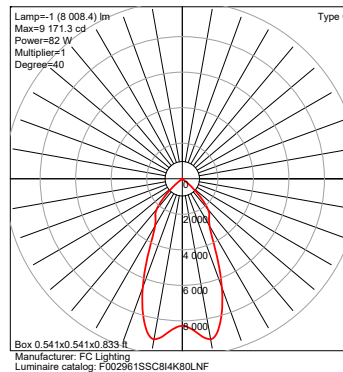

SSC8 Eight-Inch Round Seamless Indoor Cylinder

LUMENS / WATTAGE typical

Model	Watts	940
SSC8	22 W	2000 lm
	27 W	2500 lm
	33 W	3000 lm
	38 W	3500 lm
	44 W	4000 lm
	47 W	4500 lm
	49 W	5000 lm
	55 W	5500 lm
	60W	6000 lm
	66W	6500 lm
	74W	7000 lm
	82W	7500 lm

IES Multiplier	
Color	Multiplier
927	0.93
930	0.97
935	0.99
940	1.00

*83CRI≤1.15 Consult factory.

TRIAC & ELV Approved Dimmer List	
Manufacturer	Manufacturer Part Number
Lutron	Glyder GLV-600
	Diva DVLV-600P
	Diva DV-600P
	Diva DVELV-600P(303)
	Maestro MALV-600
	Nova T NT-1000
	Nova T NTELV-600
Leviton	Skylark SLV-600P
	RadioRA2-10ND
	SureSlide 6633
Illumatech IPE04	

0-10V Approved Dimmer List	
Manufacturer	Manufacturer Part Number
Lutron	Diva DVSTV-XX
	Diva DVSTV-453PH-WH1
Leviton	Illumatech 010-IP710-DLZ

PHOTOMETRICS