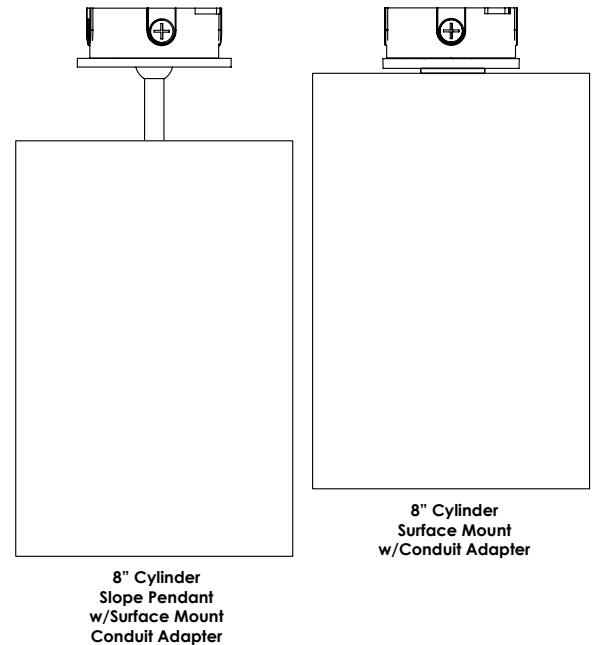

Surface Mount Conduit Adapter

For wall or ceiling installation.
NOT for use in upright pier mount.

**SURFACE MOUNT
CONDUIT ADAPTER**
(for SPM Cylinders)

For wall or ceiling installation.
NOT for use in upright pier mount.

**SURFACE MOUNT
CONDUIT ADAPTER**
(for AC, CM, SF Cylinders)

**Surface Mount Conduit Adapter can be added to any
of the AC, CM, SF and SPM Mounts**

SSC8 Eight-Inch Round Seamless Indoor Cylinder

MRA Option