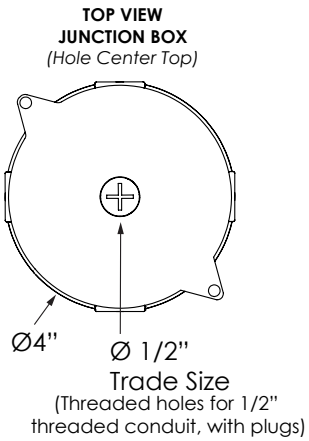

SSC8 Eight-Inch Round Seamless Indoor Cylinder

CO Option

Surface Mount Conduit Adapter

For wall or ceiling installation.
NOT for use in upright pier mount.