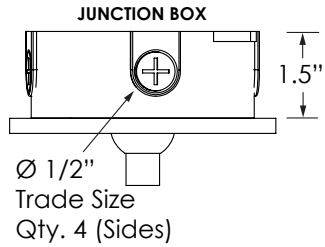

SSC8 Eight-Inch Round Seamless Indoor Cylinder

CO Option

Surface Mount Conduit Adapter

For wall or ceiling installation.
NOT for use in upright pier mount.