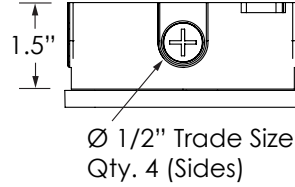

JUNCTION BOX