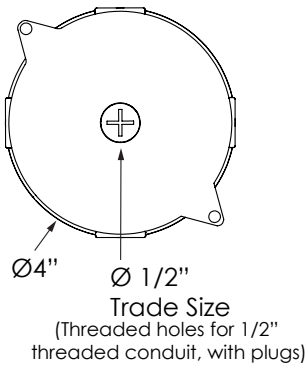

CO Option

Surface Mount Conduit Adapter

For wall or ceiling installation.
NOT for use in upright pier mount.

JUNCTION BOX

**TOP VIEW
JUNCTION BOX
(Hole Center Top)**

**SURFACE MOUNT
CONDUIT ADAPTER
(for SPM Cylinders)**