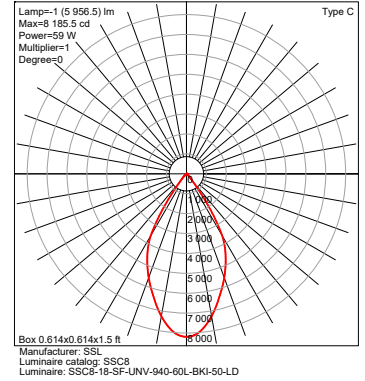

SSC8 Eight-Inch Round Seamless Indoor Cylinder

LUMENS / WATTAGE typical

Model	Watts	940
SSC8	6.4 W	500 lm
	9 W	1000 lm
	13 W	1500 lm
	18 W	2000 lm
	23 W	2500 lm
	28 W	3000 lm
	33 W	3500 lm
	37 W	4000 lm
	44 W	4500 lm
	49 W	5000 lm
	55 W	5500 lm
	59 W	6000 lm
	66 W	6500 lm
	71 W	7000 lm
	77 W	7500 lm
	86 W	8000 lm
	92 W	8500 lm
97 W	9000 lm	

IES Multiplier	
Color	Multiplier
927	0.92
930	0.95
935	0.98
940	1.00

*83CRI@1.15 Consult factory.

TRIAC & ELV Approved Dimmer List	
Manufacturer	Manufacturer Part Number
Lutron	Glyder GLV-600
	Diva DVLV-600P
	Diva DV-600P
	Diva DVELV-600P(303)
	Maestro MALV-600
	Nova T NT-1000
	Nova T NTELV-600
	Skylark SLV-600P
Leviton	RadioRA2-10ND
	SureSlide 6633 Illumatech IPE04

0-10V Approved Dimmer List	
Manufacturer	Manufacturer Part Number
Lutron	Diva DVSTV-XX
	Diva DVSTV-453PH-WH1
Leviton	Illumatech 010-IP710-DLZ

SSC8 Eight-Inch Round Seamless Indoor Cylinder

PHOTOMETRICS