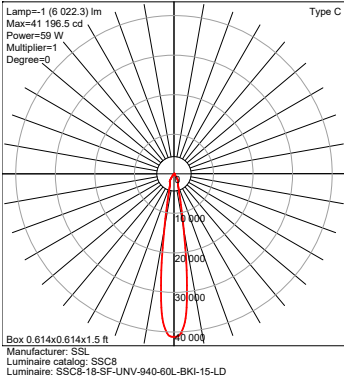

SSC8 Eight-Inch Round Seamless Indoor Cylinder

LUMENS / WATTAGE typical

Model	Watts	940
SSC8	6.4 W	500 lm
	9 W	1000 lm
	13 W	1500 lm
	18 W	2000 lm
	23 W	2500 lm
	28 W	3000 lm
	33 W	3500 lm
	37 W	4000 lm
	44 W	4500 lm
	49 W	5000 lm
	55 W	5500 lm
	59 W	6000 lm
	66 W	6500 lm
	71 W	7000 lm
	77 W	7500 lm
	86 W	8000 lm
	92 W	8500 lm
97 W	9000 lm	

IES Multiplier	
Color	Multiplier
927	0.92
930	0.95
935	0.98
940	1.00

*83CRI@1.15 Consult factory.

TRIAC & ELV Approved Dimmer List	
Manufacturer	Manufacturer Part Number
Lutron	Glyder GLV-600
	Diva DVLV-600P
	Diva DV-600P
	Diva DVELV-600P(303)
	Maestro MALV-600
	Nova T NT-1000
	Nova T NTELV-600
	Skylark SLV-600P
Leviton	RadioRA2-10ND
	SureSlide 6633 Illumatech IPE04

0-10V Approved Dimmer List	
Manufacturer	Manufacturer Part Number
Lutron	Diva DVSTV-XX
	Diva DVSTV-453PH-WH1
Leviton	Illumatech 010-IP710-DLZ

SSC8 Eight-Inch Round Seamless Indoor Cylinder

PHOTOMETRICS