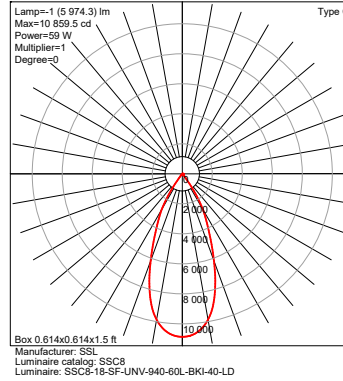

SSC8 Eight-Inch Round Seamless Indoor Cylinder

LUMENS / WATTAGE typical

Model	Watts	940
SSC8	6.4 W	500 lm
	9 W	1000 lm
	13 W	1500 lm
	18 W	2000 lm
	23 W	2500 lm
	28 W	3000 lm
	33 W	3500 lm
	37 W	4000 lm
	44 W	4500 lm
	49 W	5000 lm
	55 W	5500 lm
	59 W	6000 lm
	66 W	6500 lm
	71 W	7000 lm
	77 W	7500 lm
	86 W	8000 lm
	92 W	8500 lm
97 W	9000 lm	

IES Multiplier	
Color	Multiplier
927	0.92
930	0.95
935	0.98
940	1.00

*83CRI@1.15 Consult factory.

TRIAC & ELV Approved Dimmer List	
Manufacturer	Manufacturer Part Number
Lutron	Glyder GLV-600
	Diva DVLV-600P
	Diva DV-600P
	Diva DVELV-600P(303)
	Maestro MALV-600
	Nova T NT-1000
	Nova T NTELV-600
	Skylark SLV-600P
Leviton	RadioRA2-10ND
	SureSlide 6633 Illumatech IPE04

0-10V Approved Dimmer List	
Manufacturer	Manufacturer Part Number
Lutron	Diva DVSTV-XX
	Diva DVSTV-453PH-WH1
Leviton	Illumatech 010-IP710-DLZ

SSC8 Eight-Inch Round Seamless Indoor Cylinder

PHOTOMETRICS