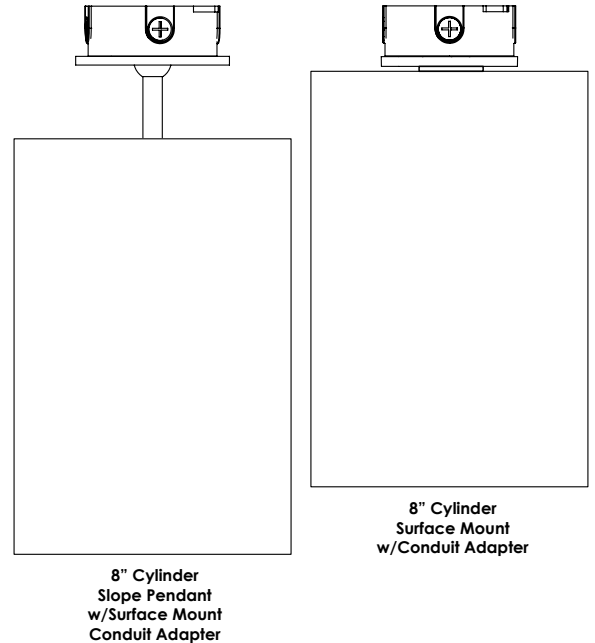

CO Option

Surface Mount Conduit Adapter

For wall or ceiling installation.
NOT for use in upright pier mount.

JUNCTION BOX

**TOP VIEW
JUNCTION BOX
(Hole Center Top)**

**SURFACE MOUNT
CONDUIT ADAPTER
(for SPM Cylinders)**

For wall or ceiling installation.
NOT for use in upright pier mount.

JUNCTION BOX

**TOP VIEW
JUNCTION BOX
(Hole Center Top)**

**SURFACE MOUNT
CONDUIT ADAPTER
(for AC, CM, SF Cylinders)**

Surface Mount Conduit Adapter can be added to any of the AC, CM, SF and SPM Mounts

SSC8 Eight-Inch Round Seamless Indoor Cylinder

MRA Option

Mud Ring Adapter