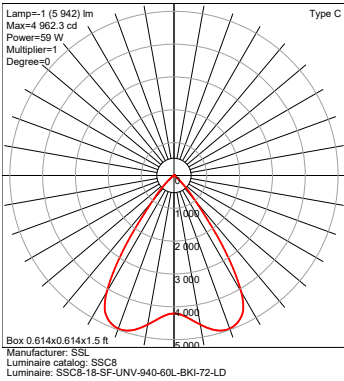

SSC8 Eight-Inch Round Seamless Indoor Cylinder

LUMENS / WATTAGE typical

Model	Watts	940
SSC8	6.4 W	500 lm
	9 W	1000 lm
	13 W	1500 lm
	18 W	2000 lm
	23 W	2500 lm
	28 W	3000 lm
	33 W	3500 lm
	37 W	4000 lm
	44 W	4500 lm
	49 W	5000 lm
	55 W	5500 lm
	59 W	6000 lm
	66 W	6500 lm
	71 W	7000 lm
	77 W	7500 lm
	86 W	8000 lm
	92 W	8500 lm
97 W	9000 lm	

IES Multiplier	
Color	Multiplier
927	0.92
930	0.95
935	0.98
940	1.00

*83CRI@1.15 Consult factory.

TRIAC & ELV Approved Dimmer List	
Manufacturer	Manufacturer Part Number
Lutron	Glyder GLV-600
	Diva DVLV-600P
	Diva DV-600P
	Diva DVELV-600P(303)
	Maestro MALV-600
	Nova T NT-1000
	Nova T NTELV-600
	Skylark SLV-600P
Leviton	RadioRA2-10ND
	SureSlide 6633 Illumatech IPE04

0-10V Approved Dimmer List	
Manufacturer	Manufacturer Part Number
Lutron	Diva DVSTV-XX
	Diva DVSTV-453PH-WH1
Leviton	Illumatech 010-IP710-DLZ

SSC8 Eight-Inch Round Seamless Indoor Cylinder

PHOTOMETRICS