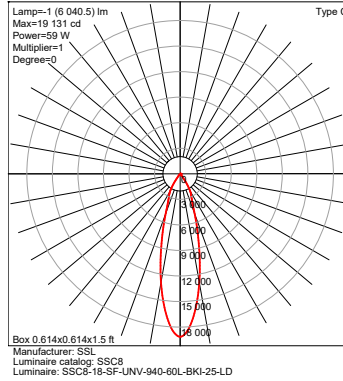

SSC8 Eight-Inch Round Seamless Indoor Cylinder

LUMENS / WATTAGE typical

Model	Watts	940
SSC8	6.4 W	500 lm
	9 W	1000 lm
	13 W	1500 lm
	18 W	2000 lm
	23 W	2500 lm
	28 W	3000 lm
	33 W	3500 lm
	37 W	4000 lm
	44 W	4500 lm
	49 W	5000 lm
	55 W	5500 lm
	59 W	6000 lm
	66 W	6500 lm
	71 W	7000 lm
	77 W	7500 lm
	86 W	8000 lm
	92 W	8500 lm
97 W	9000 lm	

IES Multiplier	
Color	Multiplier
927	0.92
930	0.95
935	0.98
940	1.00

*83CRI@1.15 Consult factory.

TRIAC & ELV Approved Dimmer List	
Manufacturer	Manufacturer Part Number
Lutron	Glyder GLV-600
	Diva DVLV-600P
	Diva DV-600P
	Diva DVELV-600P(303)
	Maestro MALV-600
	Nova T NT-1000
	Nova T NTELV-600
	Skylark SLV-600P
Leviton	RadioRA2-10ND
	SureSlide 6633 Illumatech IPE04

0-10V Approved Dimmer List	
Manufacturer	Manufacturer Part Number
Lutron	Diva DVSTV-XX
	Diva DVSTV-453PH-WH1
Leviton	Illumatech 010-IP710-DLZ

SSC8 Eight-Inch Round Seamless Indoor Cylinder

PHOTOMETRICS