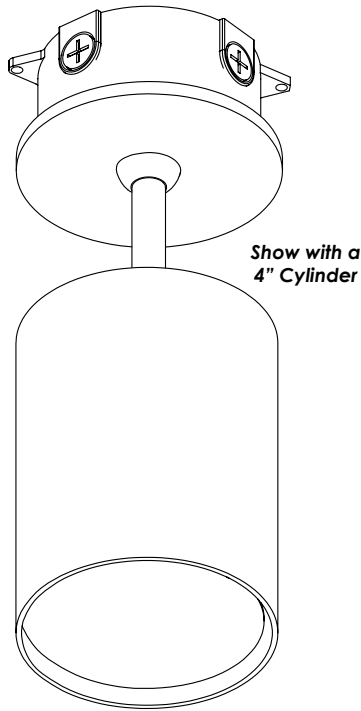

CO Option

Surface Mount Conduit Adapter

For wall or ceiling installation.
NOT for use in upright pier mount.

JUNCTION BOX

**TOP VIEW
JUNCTION BOX
(Hole Center Top)**

**SURFACE MOUNT
CONDUIT ADAPTER
(for SPM Cylinders)**