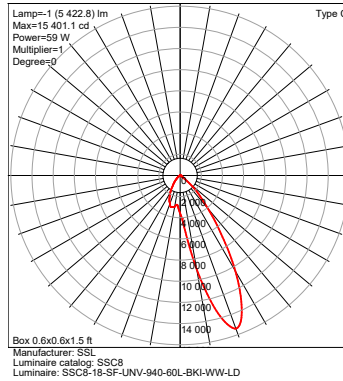

SSC8 Eight-Inch Round Seamless Indoor Cylinder

LUMENS / WATTAGE typical

Model	Watts	940
SSC8	6.4 W	500 lm
	9 W	1000 lm
	13 W	1500 lm
	18 W	2000 lm
	23 W	2500 lm
	28 W	3000 lm
	33 W	3500 lm
	37 W	4000 lm
	44 W	4500 lm
	49 W	5000 lm
	55 W	5500 lm
	59 W	6000 lm
	66 W	6500 lm
	71 W	7000 lm
	77 W	7500 lm
	86 W	8000 lm
	92 W	8500 lm
97 W	9000 lm	

IES Multiplier	
Color	Multiplier
927	0.92
930	0.95
935	0.98
940	1.00

*83CRI@1.15 Consult factory.

TRIAC & ELV Approved Dimmer List	
Manufacturer	Manufacturer Part Number
Lutron	Glyder GLV-600
	Diva DVLV-600P
	Diva DV-600P
	Diva DVELV-600P(303)
	Maestro MALV-600
	Nova T NT-1000
	Nova T NTELV-600
	Skylark SLV-600P
Leviton	RadioRA2-10ND
	SureSlide 6633 Illumatech IPE04

0-10V Approved Dimmer List	
Manufacturer	Manufacturer Part Number
Lutron	Diva DVSTV-XX
	Diva DVSTV-453PH-WH1
Leviton	Illumatech 010-IP710-DLZ

SSC8 Eight-Inch Round Seamless Indoor Cylinder

PHOTOMETRICS