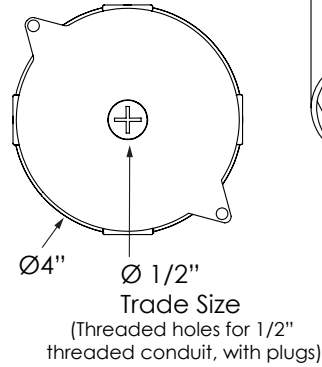

**TOP VIEW
JUNCTION BOX
(Hole Center Top)**