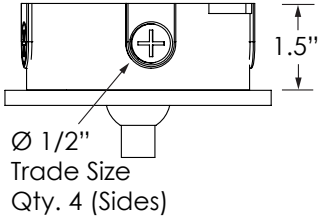

SSC8 Eight-Inch Round Seamless Indoor Cylinder

CO Option

Surface Mount Conduit Adapter

For wall or ceiling installation.
NOT for use in upright pier mount.

JUNCTION BOX