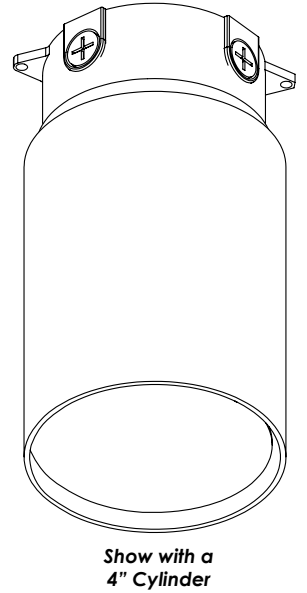

For wall or ceiling installation.
NOT for use in upright pier mount.

JUNCTION BOX

**TOP VIEW
JUNCTION BOX
(Hole Center Top)**

**SURFACE MOUNT
CONDUIT ADAPTER
(for AC, CM, SF Cylinders)**

Surface Mount Conduit Adapter can be added to any of the AC, CM, SF and SPM Mounts