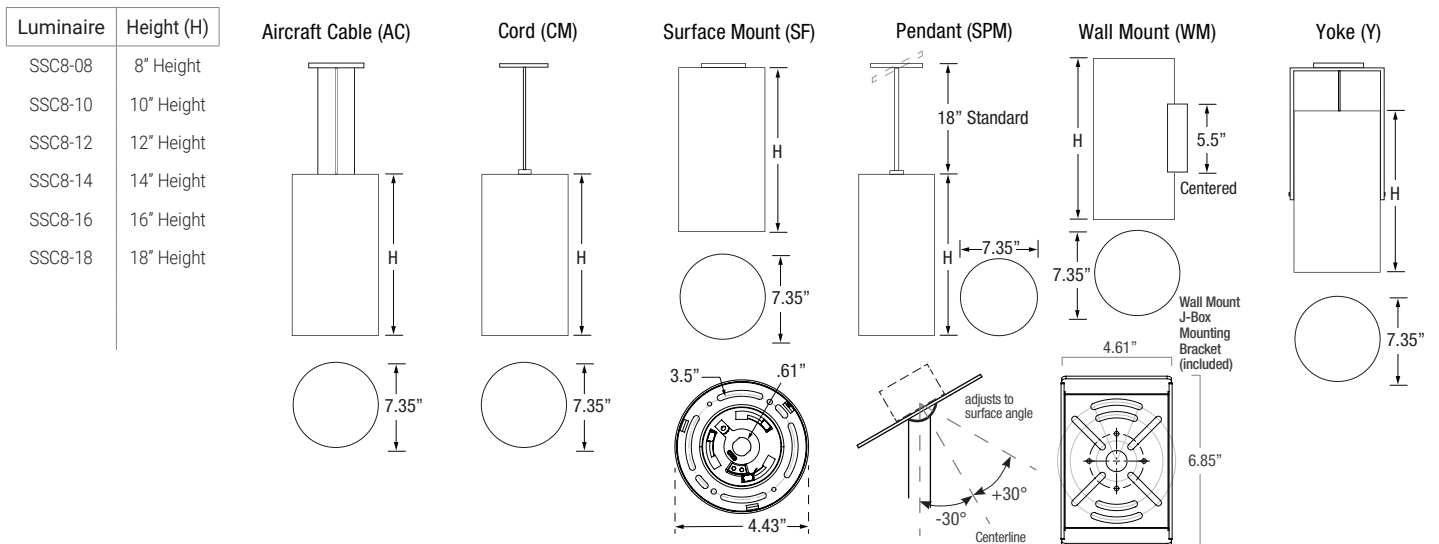

PHYSICAL DIMENSIONS

Due to continuous development and improvements, specifications are subject to change without notice. Product use certifies agreement to Solid State Luminaires terms and conditions.