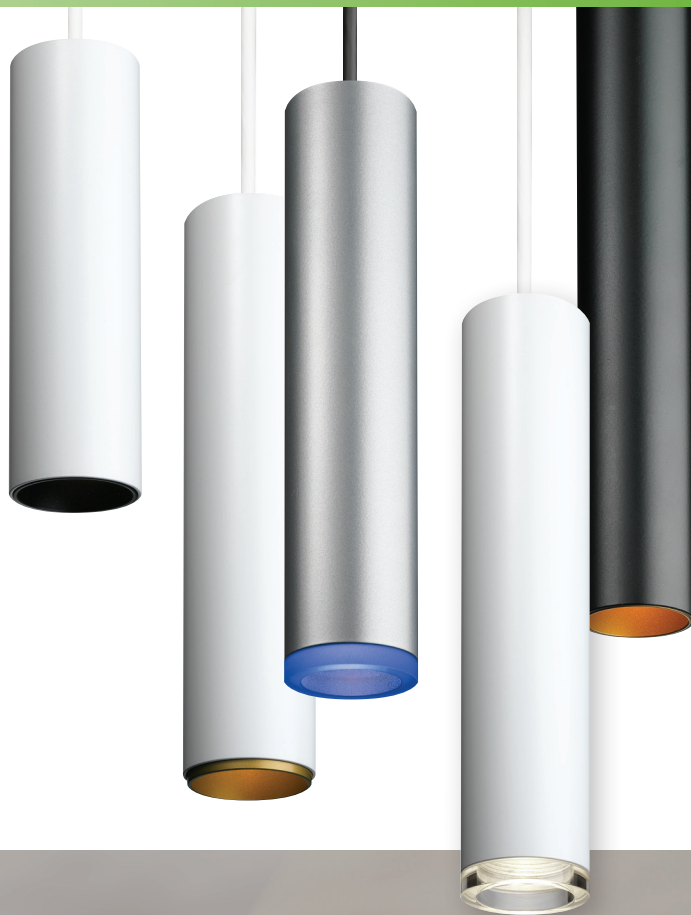

Decorative design to fit any look.

Whether you are improving a drab conference room, or creating mood in a retail space, the simple, elegant design of the Slim-Line Series is your solution.

APPLICATIONS

- Hospitality
- Retail
- Lobbies
- Task Lighting
- Display Environments
- Restaurants
- Meeting Areas
- Commercial Offices