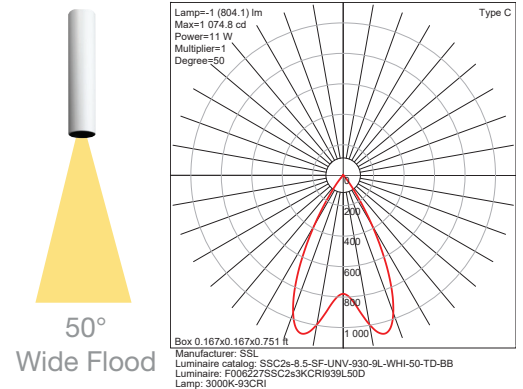

DIMMERS

TRIAC & ELV Approved Dimmer List	
Manufacturer	Manufacturer Part Number
Lutron	Glyder GLV-600
	Diva DVLV-600P
	Diva DV-600P
	Diva DVELV-600P(303)
	Maestro MALV-600
	Nova T NT-1000
	Nova T NTELV-600
Leviton	Skylark SLV-600P
	RadioRA2-10ND
	SureSlide 6633
	Illumatech IPE04

0-10V Approved Dimmer List	
Manufacturer	Manufacturer Part Number
Lutron	Diva DVSTV-XX
	Diva DVSTV-453PH-WH1
Leviton	Illumatech 010-IP710-DLZ