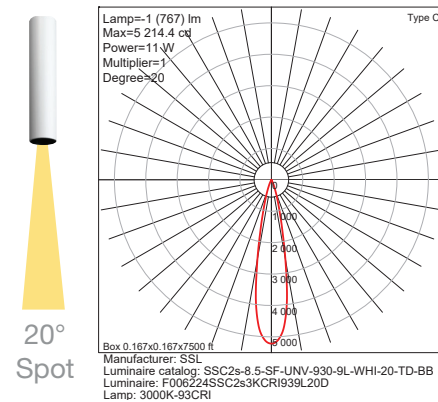

Available in Frosted, Red, Blue, Amber (Below Left to Right), and Clear (Top of Page)

PHOTOMETRICS

SSC1.5s

SSC2s

SSC1.5s

IES Multiplier	
Color	Multiplier
927	0.94
930	1.00
935	1.05
940	1.09

SSC2s

IES Multiplier	
Color	Multiplier
927	0.96
930	1.00
935	1.01
940	1.02