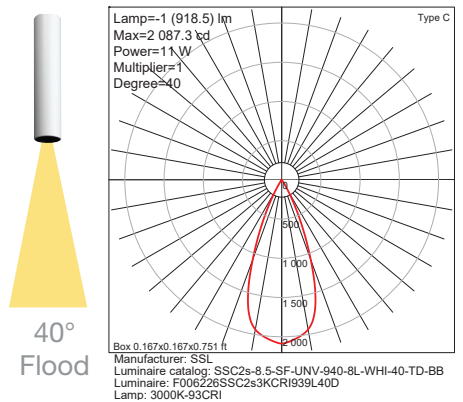

Available in Frosted, Red, Blue, Amber (Below Left to Right), and Clear (Top of Page)

PHOTOMETRICS

SSC1.5s

SSC2s

SSC1.5s

IES Multiplier	
Color	Multiplier
927	0.94
930	1.00
935	1.05
940	1.09

SSC2s

IES Multiplier	
Color	Multiplier
927	0.96
930	1.00
935	1.01
940	1.02