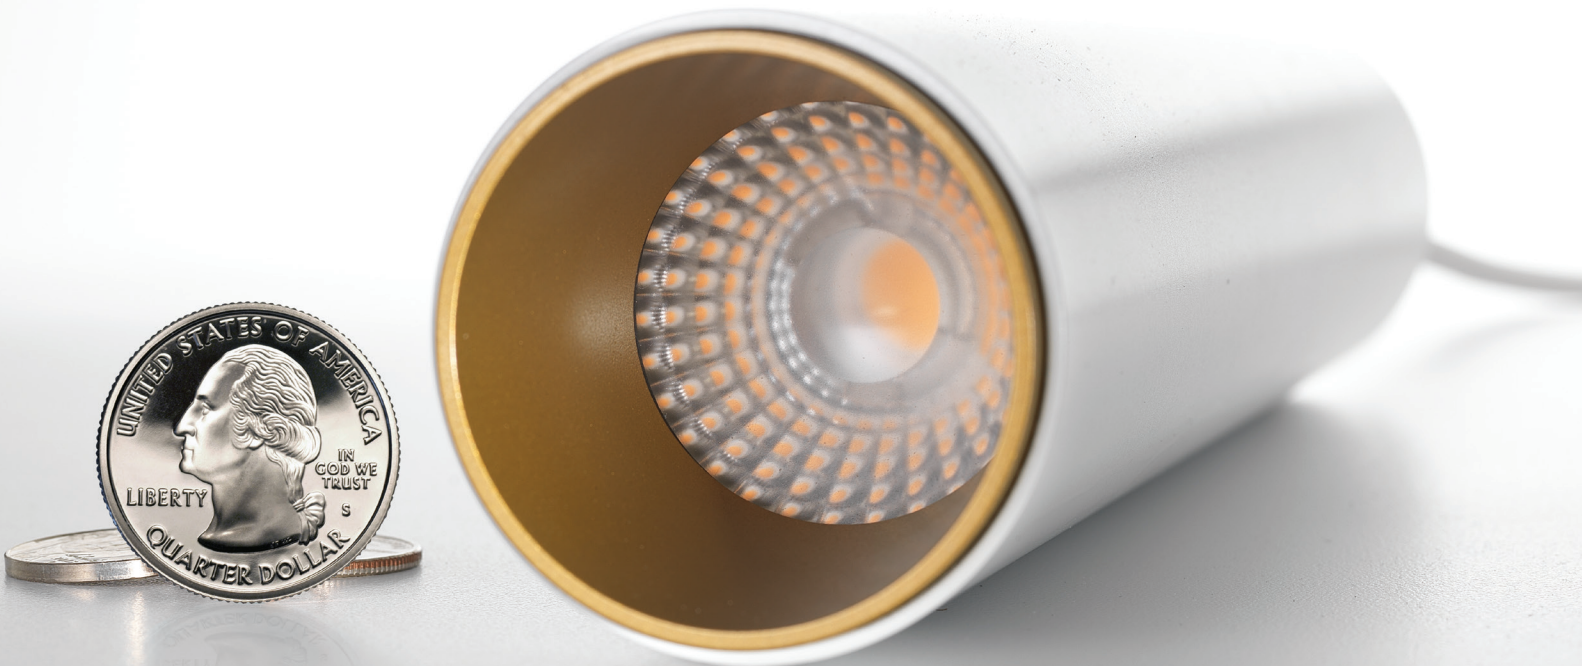

SLIM-LINE
INDOOR CYLINDERS

SSL 
solid state luminaires

SLIM-LINE

INDOOR CYLINDERS

Imaginative design creates a contemporary setting, exaggerating the clean look of the cylinders in a composition of cluster for a functional purpose.

SLIM-LINE

INDOOR CYLINDERS

The **Slim-Line Indoor Cylinders** are our ultra-clean, light weight cylinder family engineered without visible seams or fasteners in both 1.5" and 2" diameters. These cylinders are available in cord and surface mounts for install in dry or damp locations. The wide range of finishes and trim options offer stylish solutions for various application settings.

BAFFLE GASKET

MACHINED BAFFLE TRIM

with Reduced Glare,
Adjustable

MOUNTING OPTIONS & BAFFLES

BAFFLE TRIM POSITIONS

Available in Black and Gold
Flush (Left) and Extended (Right)
Field Adjustable by Twisting Baffle Out Counter Clockwise

SURFACE MOUNT (2")

CORD MOUNT (1.5" & 2")

FINISHES AND GLOW RINGS

TWIST-LOCK DIE-CAST CANOPY
Low Profile Canopy with Twist-Lock Feature for Easy Install

INTEGRAL CLASS II DRIVER
Tri-Dim (0-10V 1%, TRIAC & ELV)