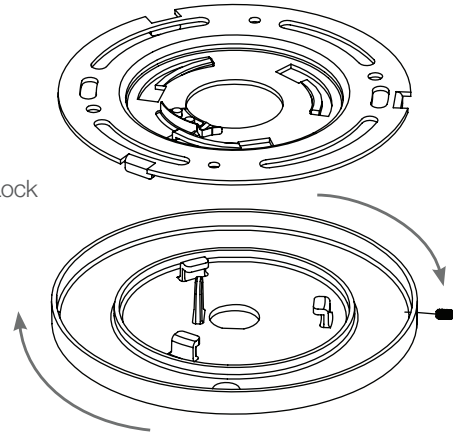

INTEGRAL CLASS II DRIVER

Tri-Dim (0-10V 1%,
TRIAC & ELV)

HONEYCOMB LOUVER

Light Cut Off to Eliminate Glare

MACHINE EXTRUDED CYLINDER BODY

LENS HOLDER

LENS ASSEMBLY

PRECISE OPTICS