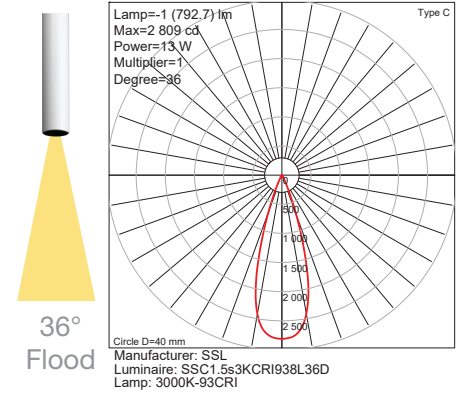

Available in Frosted, Red, Blue, Amber (Below Left to Right), and Clear (Top of Page)

PHOTOMETRICS

SSC1.5s

SSC2s

SSC1.5s

IES Multiplier	
Color	Multiplier
927	0.94
930	1.00
935	1.05
940	1.09

SSC2s

IES Multiplier	
Color	Multiplier
927	0.96
930	1.00
935	1.01
940	1.02