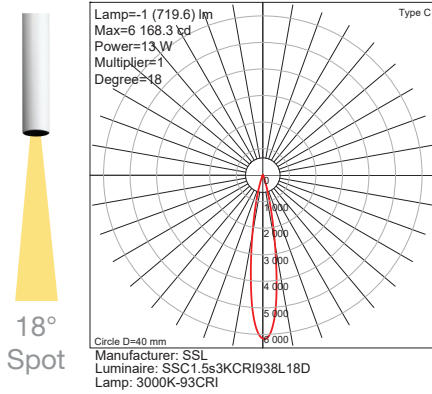

PHOTOMETRICS

SSC1.5s