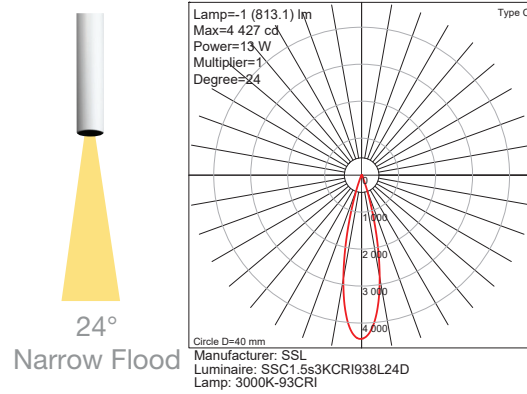

Available in Frosted, Red, Blue, Amber (Below Left to Right), and Clear (Top of Page)

PHOTOMETRICS

SSC1.5s

SSC2s

SSC1.5s

IES Multiplier	
Color	Multiplier
927	0.94
930	1.00
935	1.05
940	1.09

SSC2s

IES Multiplier	
Color	Multiplier
927	0.96
930	1.00
935	1.01
940	1.02