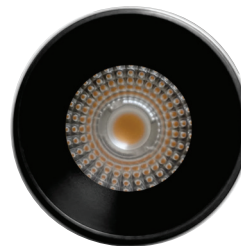

SLIM-LINE
INDOOR CYLINDERS

SSL 
solid state luminaires

SLIM-LINE

INDOOR CYLINDERS

Imaginative design creates a contemporary setting, exaggerating the clean look of the cylinders in a composition of cluster for a functional purpose.

SLIM-LINE

INDOOR CYLINDERS

The **Slim-Line Indoor Cylinders** are our ultra-clean, light weight cylinder family engineered without visible seams or fasteners in both 1.5" and 2" diameters. These cylinders are available in cord and surface mounts for install in dry or damp locations. The wide range of finishes and trim options offer stylish solutions for various application settings.

INTEGRAL CLASS II DRIVER

Tri-Dim (0-10V 1%,
TRIAC & ELV)

HONEYCOMB LOUVER

Light Cut Off to Eliminate Glare

MACHINE EXTRUDED CYLINDER BODY

LENS HOLDER

LENS ASSEMBLY

PRECISE OPTICS

BAFFLE GASKET

MACHINED BAFFLE TRIM

with Reduced Glare,
Adjustable

MOUNTING OPTIONS & BAFFLES

BAFFLE TRIM POSITIONS

Available in Black and Gold
Flush (Left) and Extended (Right)
Field Adjustable by Twisting Baffle Out Counter Clockwise