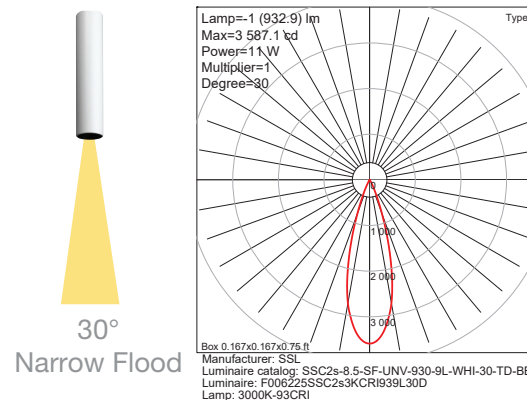

Available in Frosted, Red, Blue, Amber (Below Left to Right), and Clear (Top of Page)

PHOTOMETRICS

SSC1.5s

SSC2s

SSC1.5s

IES Multiplier	
Color	Multiplier
927	0.94
930	1.00
935	1.05
940	1.09

SSC2s

IES Multiplier	
Color	Multiplier
927	0.96
930	1.00
935	1.01
940	1.02